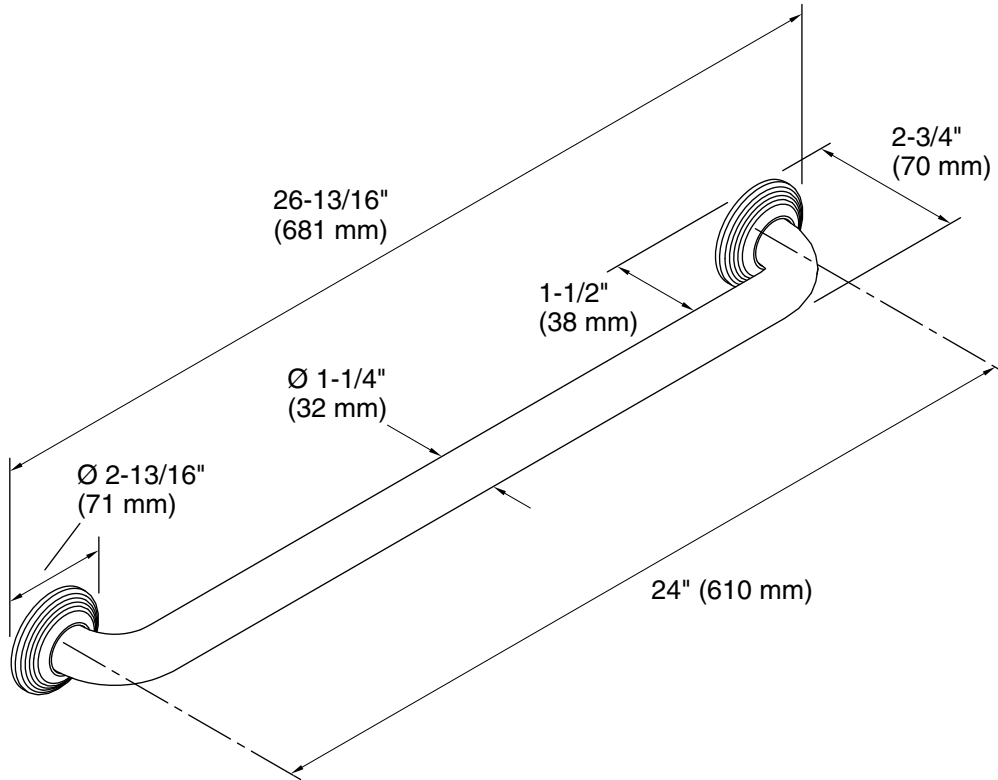

### Technical Information

All product dimensions are nominal.

Installation Type: Wall-mount

Material: Metal