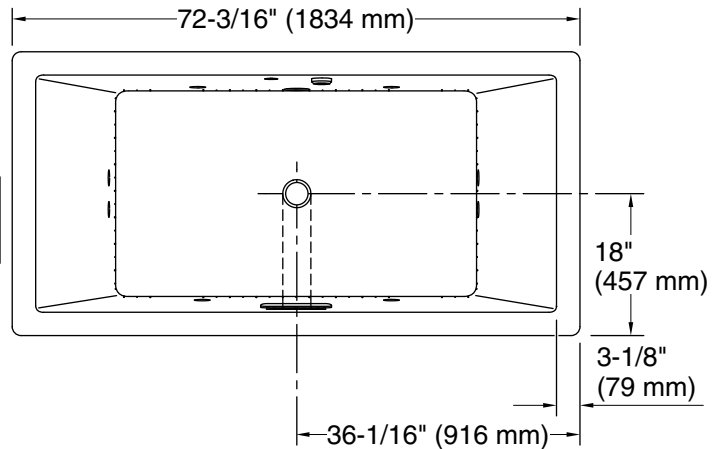

Lumbar Angle 33°