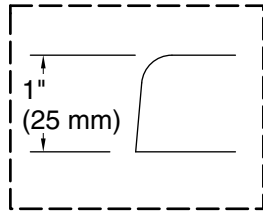

For the most current Specification Sheet, go to www.kohler.com.

1-25-2020 05:44 - US/CA

THE BOLD LOOK
OF **KOHLER**®

Underscore® Rectangle

72" x 36" Heated BubbleMassage™ air bath w/ whirlpool

K-1835-XHGH

No change in measurements if connected with drain illustrated. (K-7272)