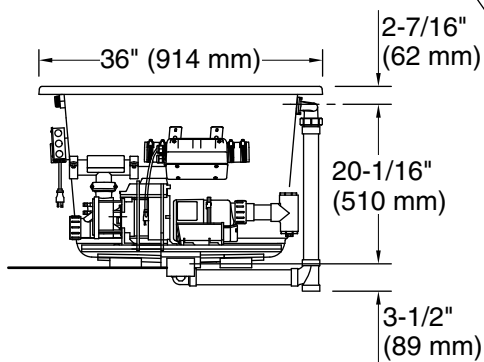

Lumbar Angle 33°