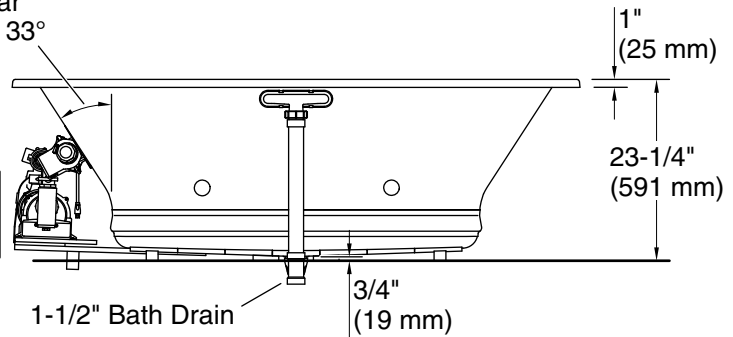

For the most current Specification Sheet, go to www.kohler.com.

1-25-2020 05:44 - US/CA

THE BOLD LOOK
OF **KOHLER**®

Underscore® Rectangle

72" x 36" Heated BubbleMassage™ air bath w/ whirlpool

K-1835-XHGH

No change in measurements if connected with drain illustrated. (K-7272)

Drop-in Rim Detail

Blower Motor Access
30" (762 mm) W x 15" (381 mm) H Min

Lumbar Angle 33°

Required Electrical Service

Three dedicated circuits required, protected with Class A Ground-Fault Circuit-Interrupter (GFCI). Outside North America, this device may be known as a Residual Current Device (RCD).

Blower:	120 V, 15 A, 60 Hz
Air bath, Pump:	120 V, 15 A, 60 Hz
Heater:	120 V, 15 A, 60 Hz

Technical Information

All product dimensions are nominal.

Installation:	Drop-in, Undermount
Drain location:	Center
Basin area, bottom:	45-3/4" x 25-15/16" (1162 mm x 659 mm)
Basin area, top:	65-3/8" x 29-5/16" (1661 mm x 745 mm)
Weight:	195 lbs (88.5 kg)
Minimum floor load:	62.5 lbs/ft² (305.2 kg/m²)
Water depth:	19-7/16" (494 mm)
Water capacity:	112.9 gal (427.4 L)
Cutout:	Drop-in, 71-1/2" x 35-1/2" (1816 mm x 902 mm)
Electrical component rating:	Blower: 120 V, 10 A, 60 Hz Air bath: 120 V, 5 A, 60 Hz