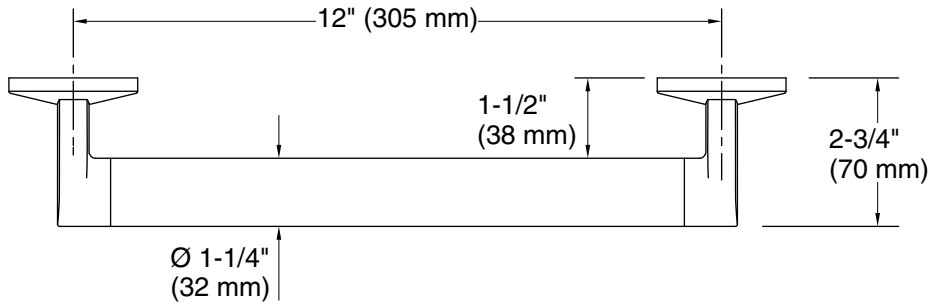

Features

- 12" (305 mm) bar
- Provides minimum 300 lb load capacity
- Coordinates with other products in the Components collection

Material

- Premium metal construction for durability and reliability
- KOHLER finishes resist corrosion and tarnishing

Technical Information

All product dimensions are nominal.

Installation Type: Wall-mount

Material: Zinc, Stainless Steel

Notes

Install this product according to the installation instructions.

WARNING: Risk of personal injury. The wall plates on the grab bar must be mounted to a brace between the wall studs. This will ensure that the weight of the user is adequately supported.