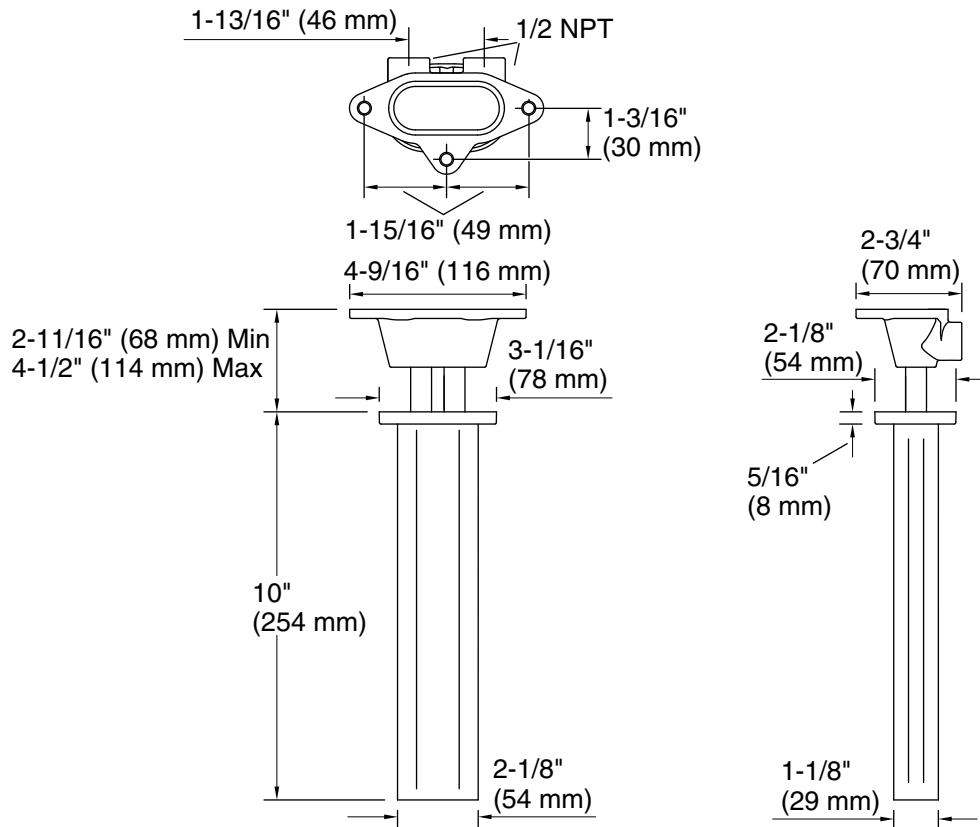

Features

- Compatible only with two-function rainheads
- 10" (254 mm) rainhead arm

Material

- Brass construction ensures durability and reliability
- KOHLER finishes resist corrosion and tarnishing

Installation

- 1/2-14 NPT inlet threads
- Outlet connections slip-fit to rainhead
- Ceiling-mount

Required Products/Accessories

- K-26295 Oblong 14" two-function rainhead, 2.5 gpm
- or
- K-26297 Oblong 18" two-function rainhead, 2.5 gpm

Color	Code	Description
	CP	Polished Chrome
	BN	Vibrant® Brushed Nickel
	BL	Matte Black
	2MB	Vibrant® Brushed Moderne Brass

Technical Information

All product dimensions are nominal.