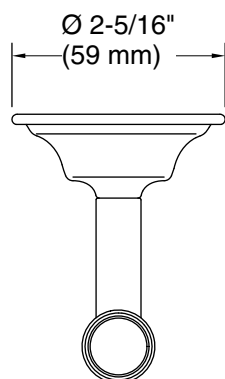

Features

- Coordinates with transitional-style KOHLER® faucets and showering components.

Material

- Premium metal construction for durability and reliability.
- KOHLER finishes resist corrosion and tarnishing.

Recommended Products/Accessories

K-31511-TX robe with Textured weave

Included Components

Additional Components:

Installation hardware
template

Codes/Standards

None Applicable

KOHLER® Faucet Lifetime Limited Warranty

Technical Information

All product dimensions are nominal.

Installation Type: Wall-mount

Material: Zinc, Stainless Steel

Notes

Install this product according to the installation instructions.