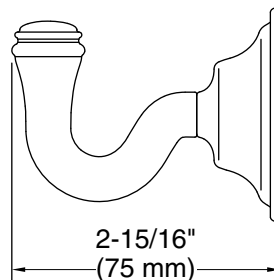

Technical Information

All product dimensions are nominal.

Installation Type: Wall-mount

Material: Zinc, Stainless Steel

Notes

Install this product according to the installation instructions.