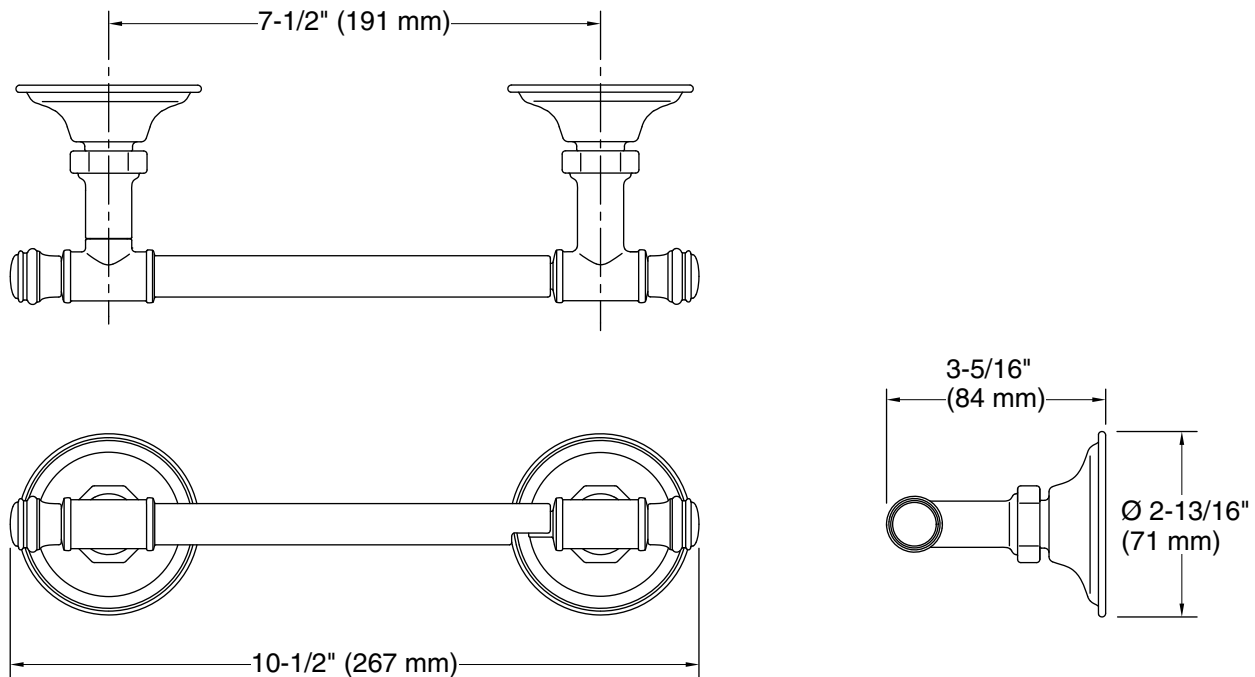

### Features

- Coordinates with transitional-style KOHLER® faucets and showering components.

## Technical Information

All product dimensions are nominal.

Installation Type: Wall-mount

Material: Zinc