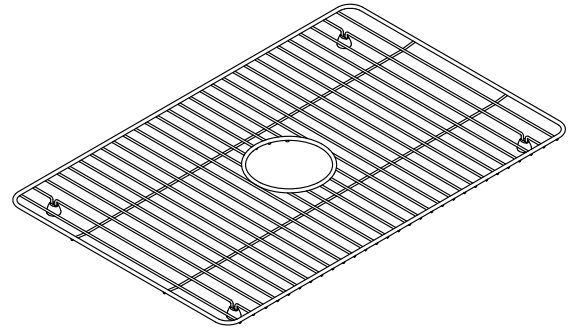

Prologue®
Stainless steel sink rack
K-31474

Features

- For use with Prologue® kitchen sink model K-R31475-2
- Helps protect sink surface from daily wear
- Rubber feet provide added protection
- Dishwasher-safe

Material

- Durable stainless steel construction

Recommended Products/Accessories

K-23729 Stainless steel cleaner

Codes/Standards

None Applicable

**KOHLER® One-Year Limited
Warranty**

See website for detailed warranty information.

Available Colors/Finishes

Color tiles intended for reference only.

Color	Code	Description
	ST	Stainless Steel