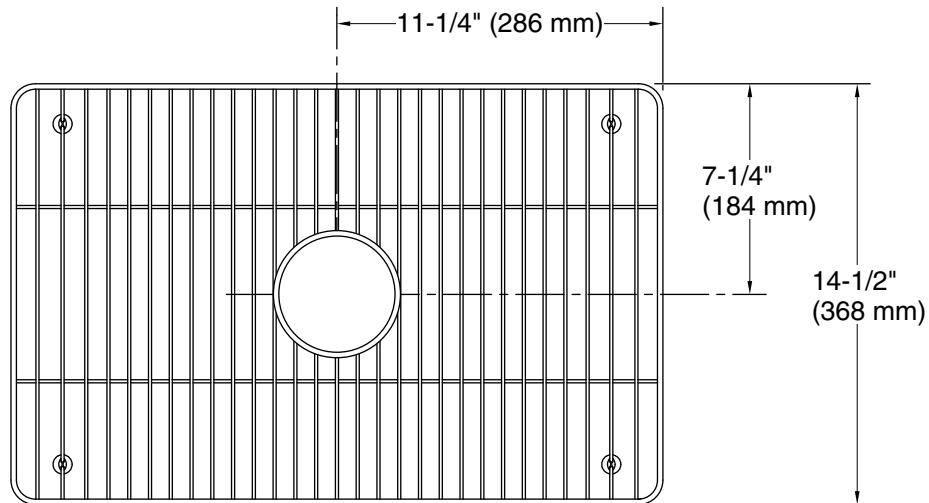

Available Colors/Finishes

Color tiles intended for reference only.

Color	Code	Description
	ST	Stainless Steel

Technical Information

All product dimensions are nominal.

Material: Stainless Steel