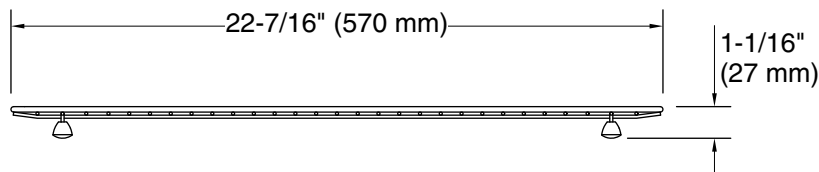

Available Colors/Finishes

Color tiles intended for reference only.

Color	Code	Description
	ST	Stainless Steel

Technical Information

All product dimensions are nominal.

Material: Stainless Steel