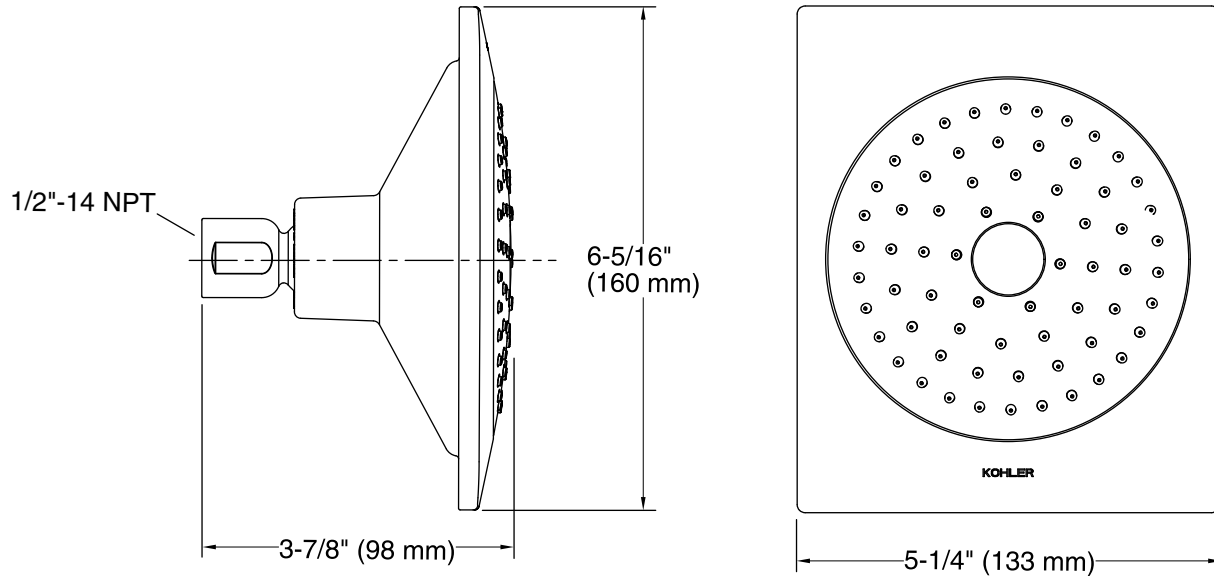

Features

- Katalyst® air-induction technology maximizes the air/water mix for a powerful, even flow
- MasterClean™ sprayface resists hard water build-up and is easy to clean.
- Single-function showerhead with 48 translucent nozzles.
- 4-1/2" (114 mm) diameter sprayface.
- 1.75 gpm (6.6 lpm) flow rate.
- Complements the Loure® collection.

Material

- KOHLER finishes resist corrosion and tarnishing.

Installation

- Wall-mount
- Shower arm and flange not included.

Recommended Products/Accessories

K-14679 Shower Arm and Flange

Codes/Standards

ASME A112.18.1/CSA B125.1
DOE - Energy Policy Act 1992
EPA WaterSense®
California Energy Commission (CEC)

Technical Information

All product dimensions are nominal.

Showerhead/Body Spray:

Rated maximum flow: 1.75 gal/min (6.6 l/min)

Pressure: 80 psi (5.5 bar)

Notes

For use with automatic compensating valves rated at 1.5 gal/min (5.7 l/min) or less.