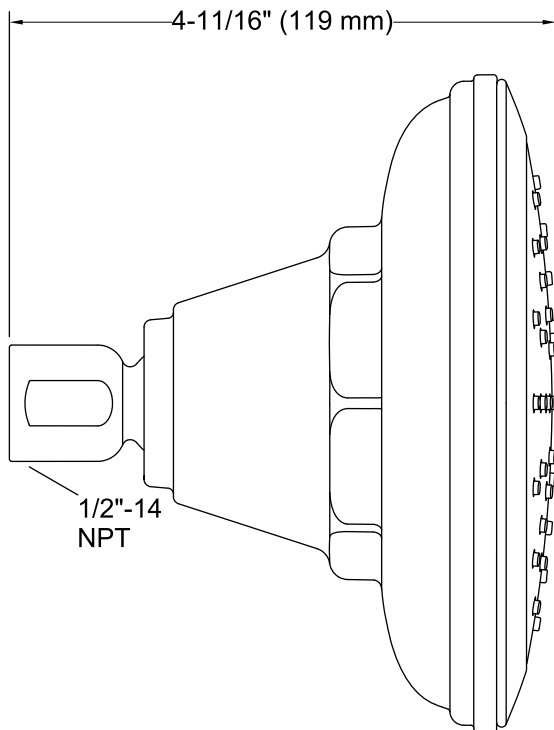

Technical Information

All product dimensions are nominal.

Showerhead/Body Spray:

Rated maximum flow: 1.75 gal/min (6.6 l/min)

Pressure: 80 psi (5.5 bar)

Notes

For use with automatic compensating valves rated at 1.4 gal/min (5.3 l/min) or less.

Install this product according to the installation instructions.