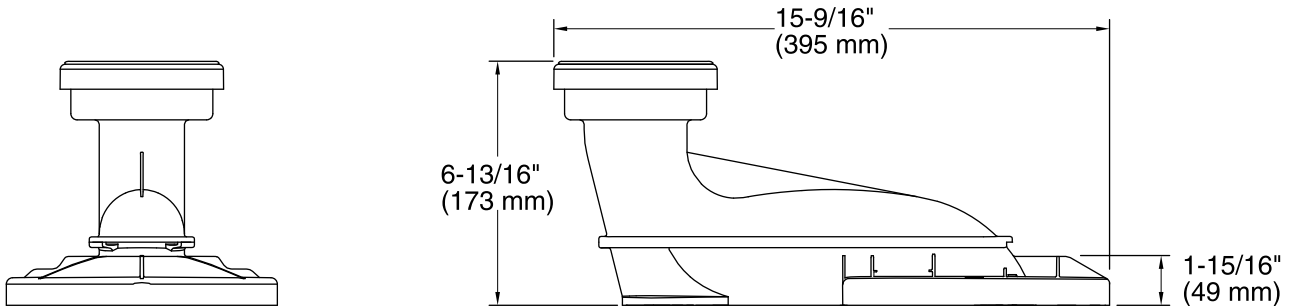

14" Rough-in Full Skirt Trap and Attachment System K-5381

Features

- 14" (356 mm) rough-in
- Converts standard 12" (305 mm) rough-in products to 14" (356 mm) configuration
- Plastic trapway
- For use with the K-3981 Tresham one-piece toilet

Codes/Standards

ASME A112.19.2/CSA B45.1

KOHLER® One-Year Limited Warranty

See website for detailed warranty information.

14" Rough-in Full Skirt Trap and Attachment System K-5381

Technical Information

All product dimensions are nominal.

Rough-in: 14" (356 mm)

Notes

Install this product according to the installation instructions.