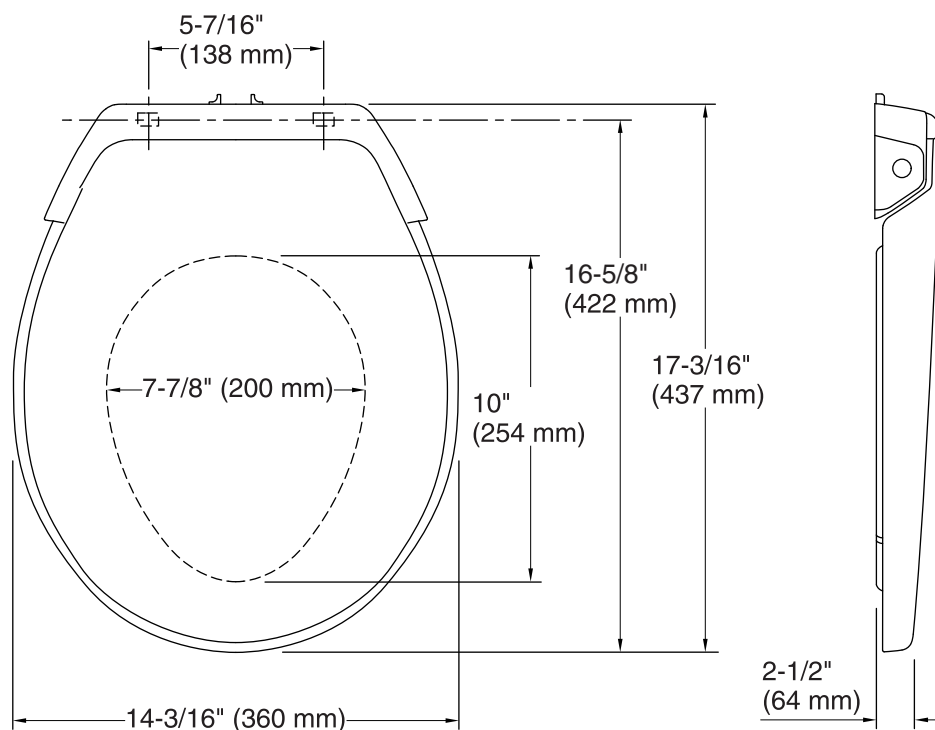

Available Colors/Finishes

Color tiles intended for reference only.

Color	Code	Description
	0	White
	96	Biscuit

Technical Information

All product dimensions are nominal.

Seat shape type: Round-front

Seat front type: Closed-front

Seat-mounting holes: 5-7/16" (137 mm)

Notes

Install this product according to the installation guide.

Requires two D-cell batteries, not included.