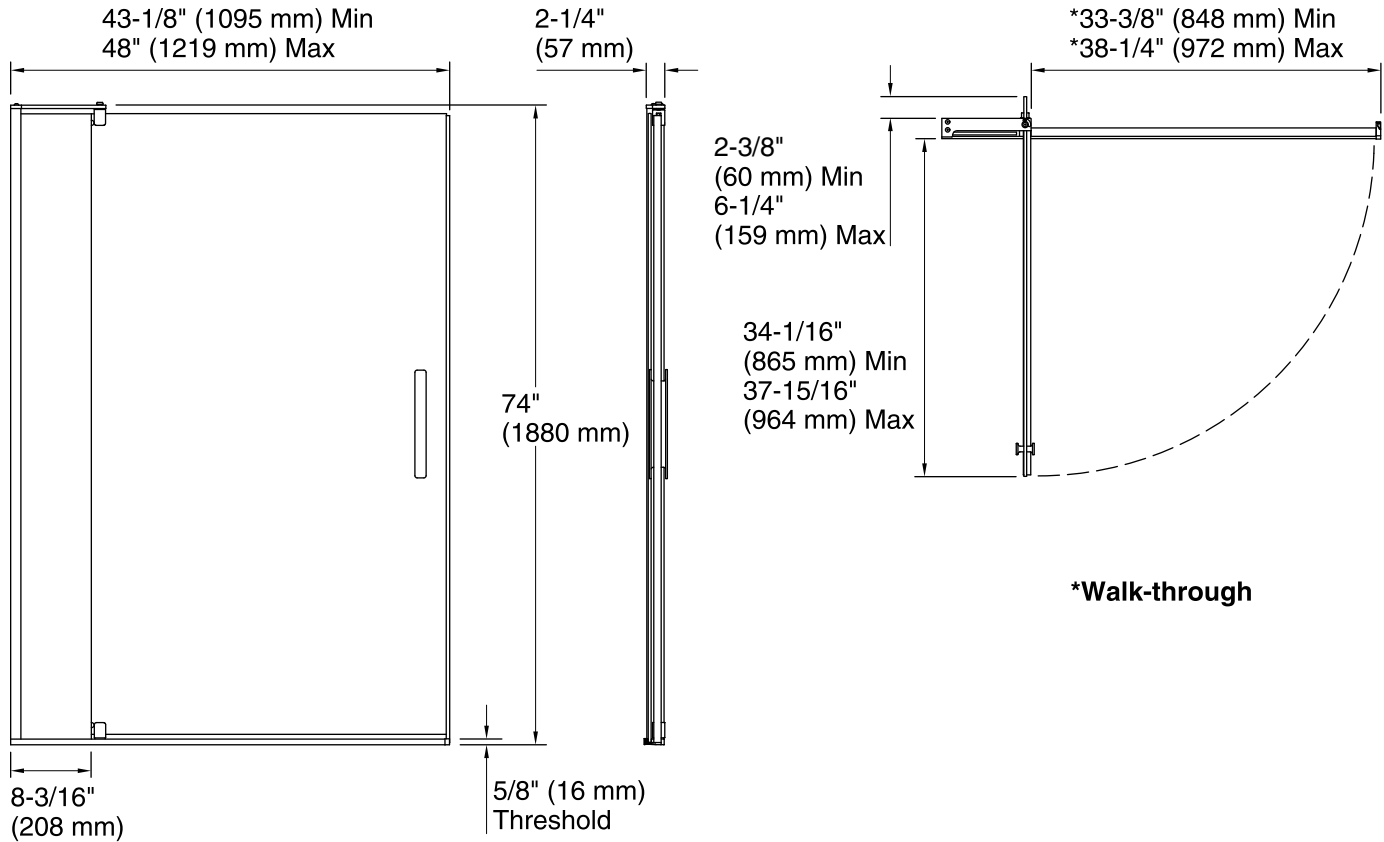

### Technology

- Frameless, 5/16-inch-thick Crystal Clear tempered glass.
- Self-closing mechanism offers superior feel and security against water leakage.
- Vertical handle complements the contemporary style.
- Ultra-low threshold creates easy entry and exit to the showering space.
- CleanCoat® nanotechnology helps prevent bacteria, mildew and water stains on your glass, making it easy to clean and looking new.
- Out-of-plumb adjustability for simpler installation.
- Can be installed to open to the left or right.
- Maximum width adjustability.

### Technical Information

All product dimensions are nominal.

Installation type:	For shower base installation
Opening style:	Pivot
Opening Width - Min:	43-1/8" (1095 mm)
Opening Width - Max:	48" (1219 mm)
Walk-through - Min:	33-3/8" (848 mm)
Walk-through - Max:	38-1/4" (972 mm)
Glass thickness:	5/16" (8 mm)
Glass coating:	CleanCoat®