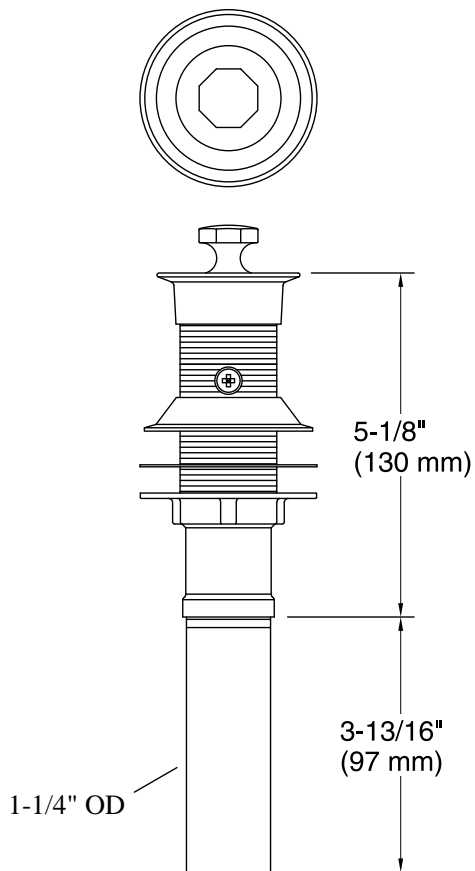

Features

- 1-1/4" (32 mm) connection
- Nonremovable metal stopper
- For use in overflow applications

Material

- Solid-brass construction for durability and reliability

Recommended Products/Accessories

- K-23726 Drain treatment
- K-23723 Faucet cleaner

Codes/Standards

ASME A112.18.2/CSA B125.2

KOHLER® One-Year Limited Warranty

See website for detailed warranty information.

Available Colors/Finishes

Color tiles intended for reference only.

Color	Code	Description
	CP	Polished Chrome
	SN	Vibrant® Polished Nickel
	AF	Vibrant® French Gold
	BN	Vibrant® Brushed Nickel
	BV	Vibrant® Brushed Bronze
	2BZ	Oil-Rubbed Bronze
	BL	Matte Black
	2MB	Vibrant® Brushed Moderne Brass
	TT	Vibrant Titanium

Technical Information

All product dimensions are nominal.

Notes

Install this product according to the installation guide.