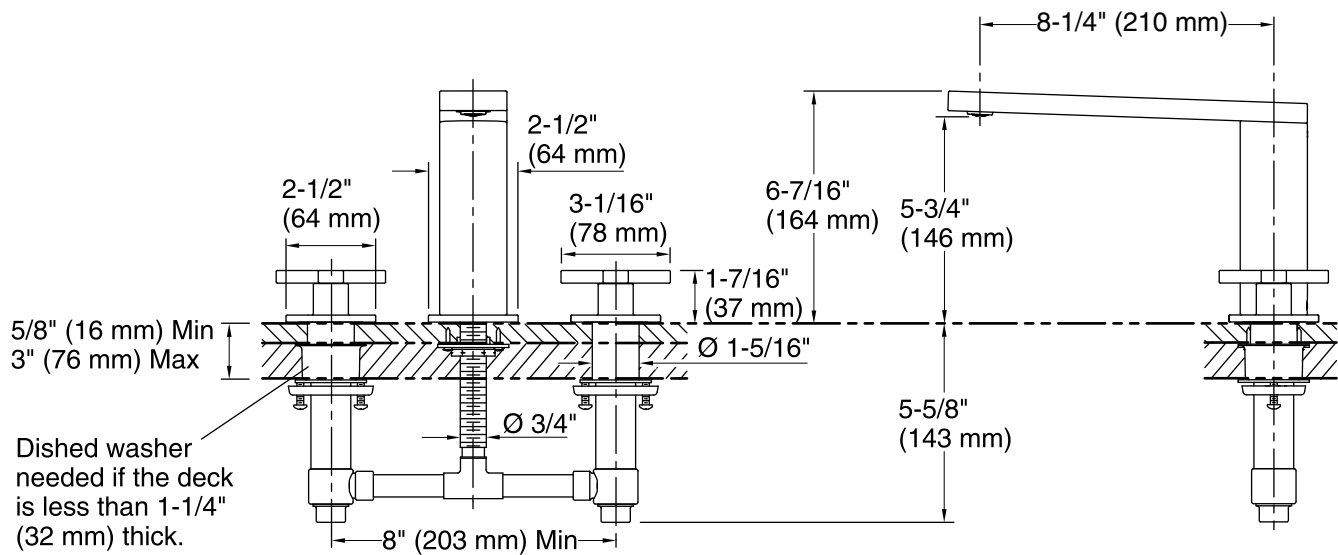

Features

- Two cross handles allow for both volume and temperature control
- Non-diverter spout
- 8-1/4" spout reach
- KOHLER ceramic disc valves exceed industry longevity standards for a lifetime of durable performance
- Coordinates with Composed faucets, accessories, and showering components to complete your bathroom.

**Finished Deck-Mount
Installation Only**

Technical Information

All product dimensions are nominal.

Spout:

Spout reach: 8-1/4" (210 mm)

Notes

Install this product according to the installation guide.

ADA compliant when installed to the specific requirements of these regulations.