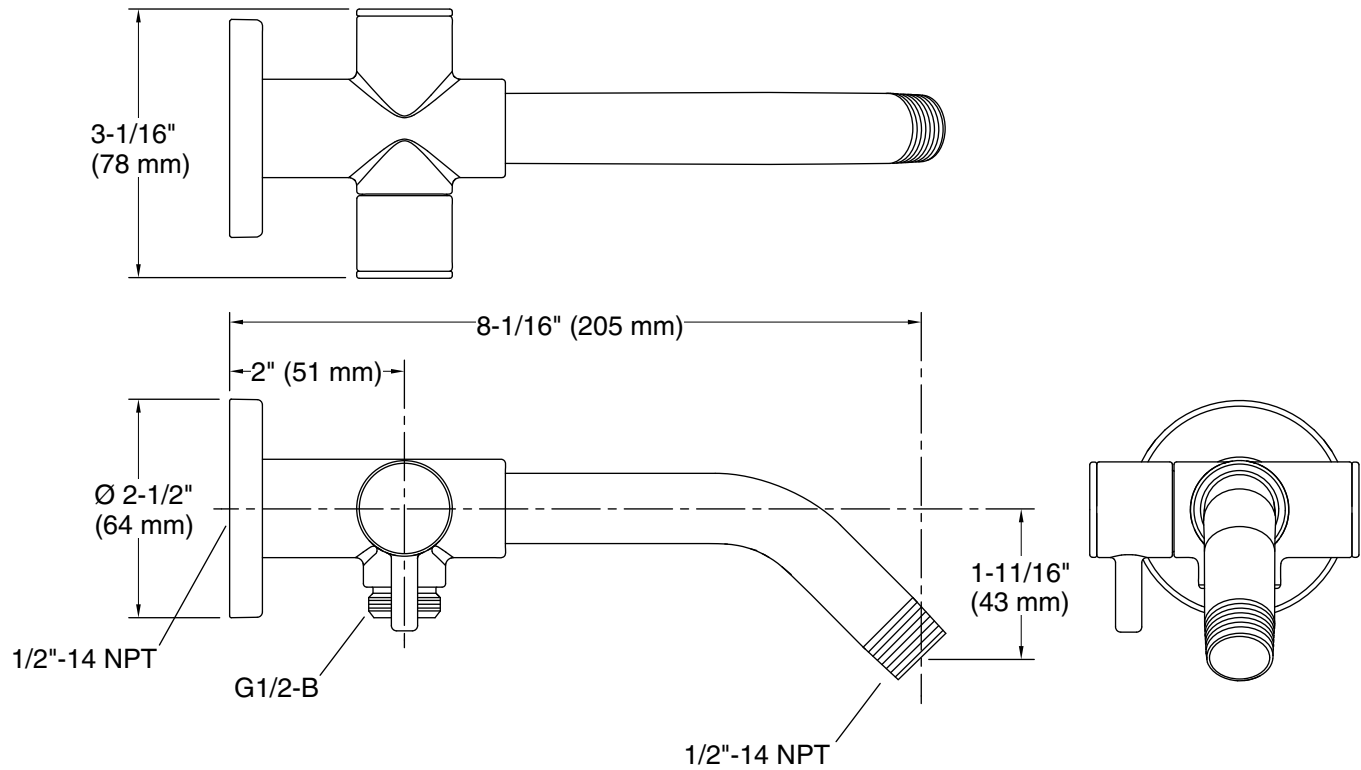

Features

- Diverter switches water between rainhead, handshower, or both at one time
- For use with KOHLER showerheads and handshowers (sold separately)
- Includes flange
- K-76334 Traditional flange and K-76335 Square flange also available (sold separately)
- 1/2" NPT connection

Technical Information

All product dimensions are nominal.

Drain included: No

Notes

Install this product according to the installation guide.