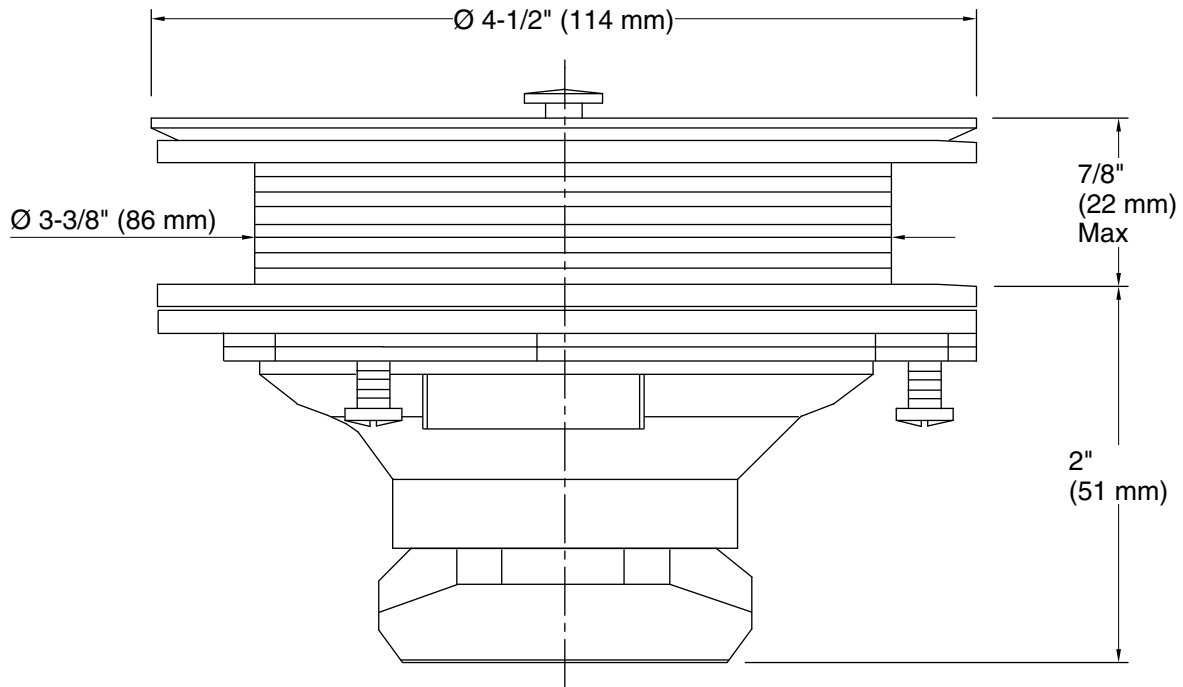

Features

- For sink installations with 3-1/2" (89 mm) or 4" (102 mm) outlet.
- Removable basket strainer with open/close stopper that seals tightly.
- Less tailpiece.
- 4-1/2" (114 mm) x 2-7/8" (73 mm)

Technical Information

All product dimensions are nominal.