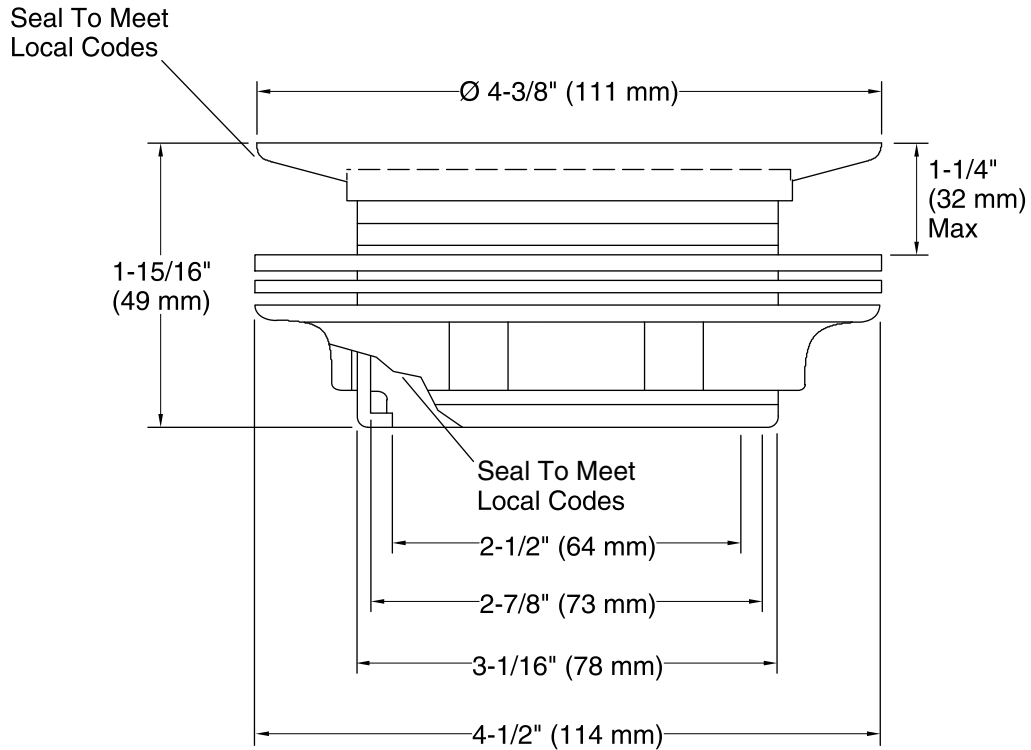

### Features

- Round, perforated strainer shower drain.
- For use with 2" metal or plastic pipe, includes 2" plastic pipe gasket/bushing.
- For acrylic, fiberglass, Cast Iron or Vikrell shower receptors.

**Technical Information**

All product dimensions are nominal.

**Notes**

Install this product according to the installation guide.