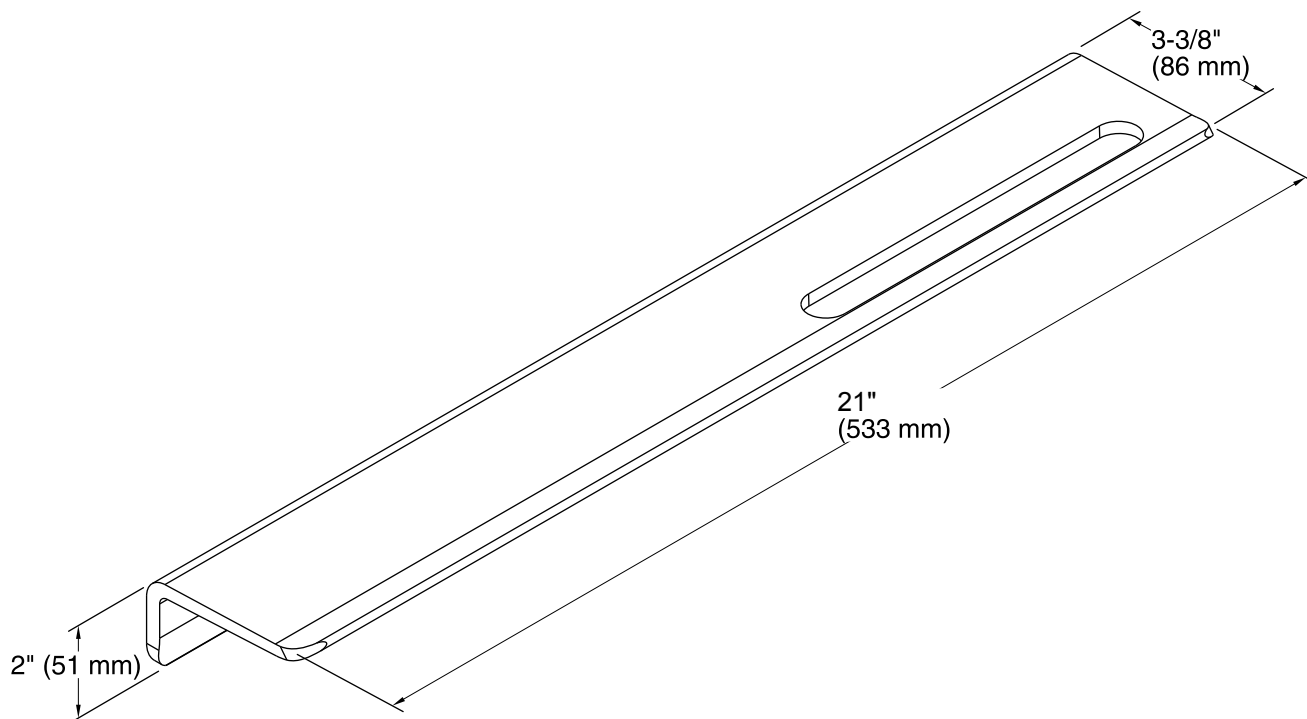

Technical Information

All product dimensions are nominal.

Installation Type: Wall-mount

Material: Anodized Aluminum

Notes

Install this product according to the installation guide.

Requires 2x4 backing to be installed.