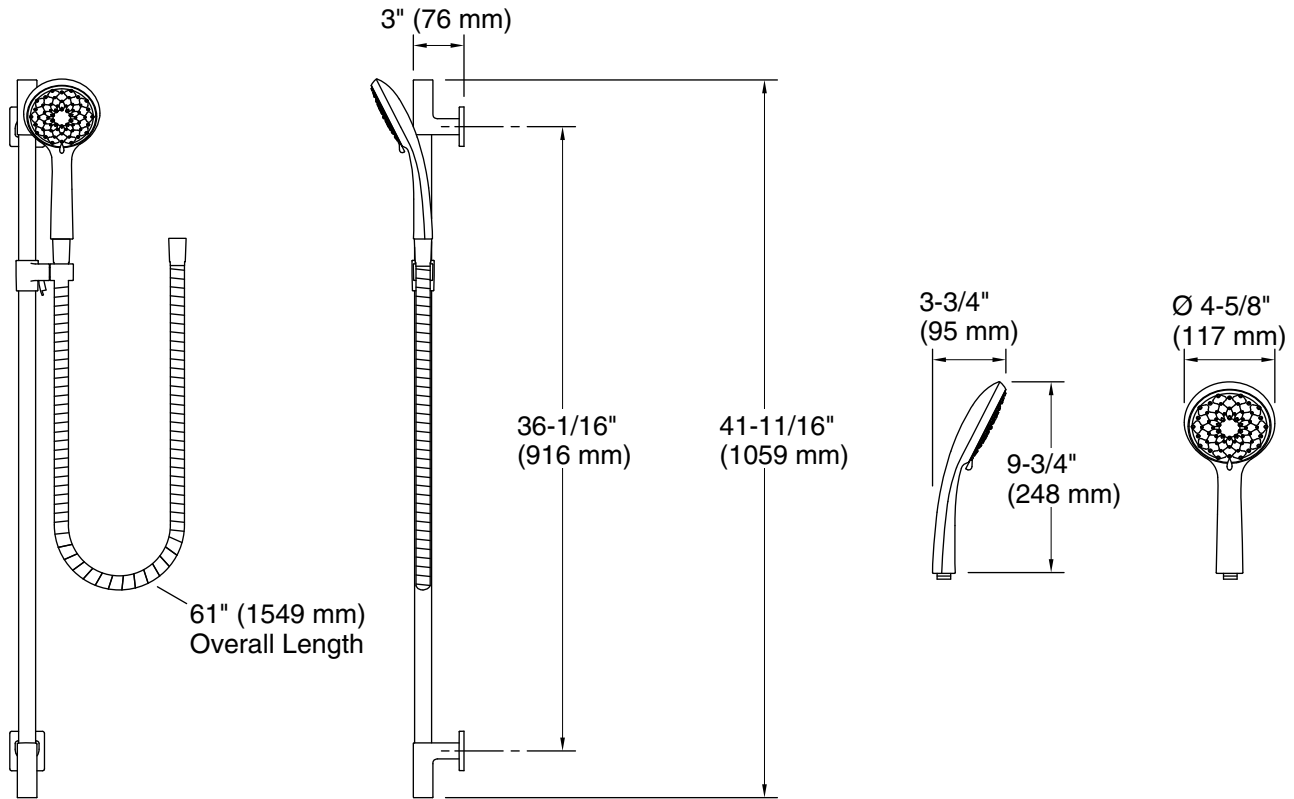

Features

- Advanced spray engine provides three alternate experiences: wide coverage, intense drenching, and targeted spray.
- Wide coverage spray produces an encompassing spray for everyday use.
- Intense drenching spray delivers a forceful spray ideal for rinsing shampoo from hair.
- Targeted spray is a focused stream for targeting sore muscles or use as a utility spray.
- Pause feature temporarily pauses water flow to conserve water while you lather, shave, or shampoo.
- Thumb tab allows for a smooth transition between sprays.
- MasterClean™ sprayface features an easy-to-clean surface that withstands mineral buildup.
- 2.5 gpm (9.5 lpm) maximum flow rate at 45 psi (3.1 bar).
- 36" (914 mm) slidebar features adjustable mounting brackets for installation flexibility.
- 60" (1524 mm) hose length.

Optional Products/Accessories

- K-98350 wall-mount supply elbow
- K-98351 wall-mount supply elbow with check valve

Codes/Standards

ASME A112.18.1/CSA B125.1
DOE - Energy Policy Act 1992

KOHLER® Faucet Lifetime Limited Warranty

See website for detailed warranty information.

Available Colors/Finishes

Color tiles intended for reference only.

Color	Code	Description
	CP	
	BN	
	2BZ	

Technical Information

All product dimensions are nominal.

Drain included: No

Handshower:

Rated maximum flow: 2.5 gal/min (9.5 l/min)

Pressure: 45 psi (3.1 bar)

Notes

Install this product according to the installation instructions.

Plumbing codes require approved backflow prevention devices to be installed in-line to handshowers. Please consult with local plumbing officials.