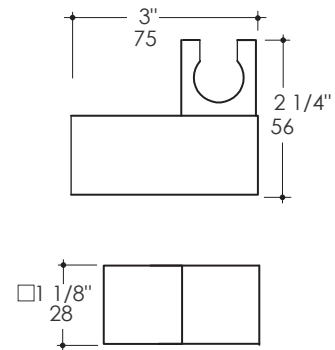

Waterblade Shower Hook Item #2062

Features:

- Tilting hook for hand-held shower head
- Brass construction
- Shower head and intake sold separately

Recommended Accessories:

- Item #2060: Hand-held shower head with 59" flexible hose
- Item #W1473: Water intake with square backplate

Finish Options:

CR - Polished Chrome

Product Specifications:

Notes:

Drawings provided herein are meant to give the user an idea of the product and are not made to scale. The size in inches is rounded up to the nearest 1/16".