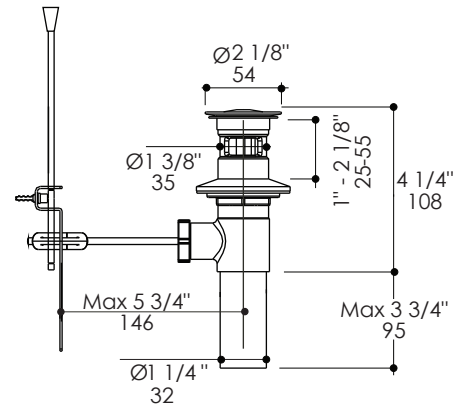

Drain Item #7100-17

Features:

- Pop-up drain for standard American lavatories with overflow
- Brass construction
- Can connect to most faucets with pop-up

Finish Options:

CR - Polished Chrome

Product Specifications:

Notes:

Drawings provided herein are meant to give the user an idea of the product and are not made to scale. The size in inches is rounded up to the nearest 1/16".

LACAVA is committed to the highest level of customer service. Please feel free to contact us at 1-888-522-2823 (toll free) or by email at info@lacava.com for technical assistance or any general inquiries.