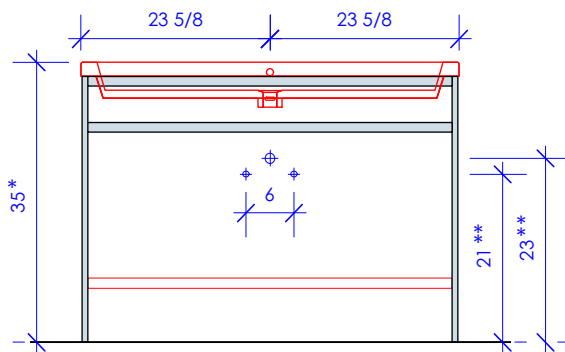

LACAVA

AQUAQUATTRO

AQQ-BX-48

SUGGESTED PLUMBING LOCATION WHEN USED WITH 5215

* Recommended installation height
** Recommended plumbing location

FEATURES:

- FLOOR STANDING CONSOLE VANITY
- WELDED METAL CONSOLE
- ADD ON SHELF **CSS** AVAILABLE (SOLD SEPARATELY)
- USED WITH **5214** SINK (SOLD SEPARATELY)
- PROUDLY HANDMADE IN THE USA