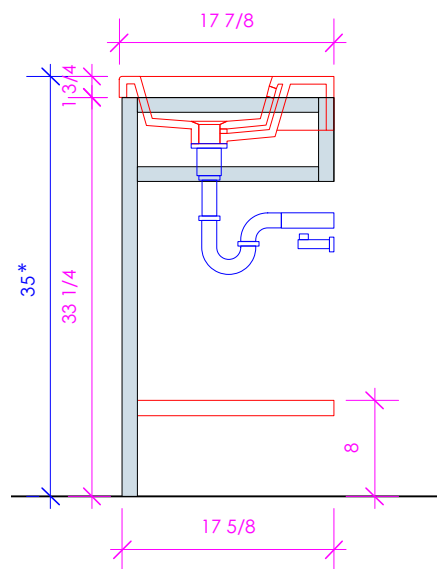

LACAVA

AQUAQUATTRO

AQQ-BX-48

SUGGESTED PLUMBING LOCATION WHEN USED WITH 5215

* Recommended installation height
** Recommended plumbing location

FEATURES:

- FLOOR STANDING CONSOLE VANITY
- WELDED METAL CONSOLE
- ADD ON SHELF **CSS** AVAILABLE (SOLD SEPARATELY)
- USED WITH **5214** SINK (SOLD SEPARATELY)
- PROUDLY HANDMADE IN THE USA

METAL:

- 21 - BRUSHED STAINLESS STEEL
- 10 - POLISHED STAINLESS STEEL
- 51 - BRUSHED BRASS
- 44 - MATTE BLACK

LACAVA reserves the right to revise any dimension or information on this sheet without notice. Dimensions are nominal and may vary within an industry accepted tolerance of 1/4". Cabinets with 'vanity top' sinks are made to the matching sink and dimensions may vary. LACAVA is not responsible for any cutouts, countertops, or furniture made without the actual product or template. Differences in color, grain, appearance, and texture are inherent in all natural woodwork and should be expected. Variances in these qualities are not deemed manufacturing defects and will not be accepted as valid reasons for return or exchanges. Plumbing specifications are only a guideline and may need alteration based on application.