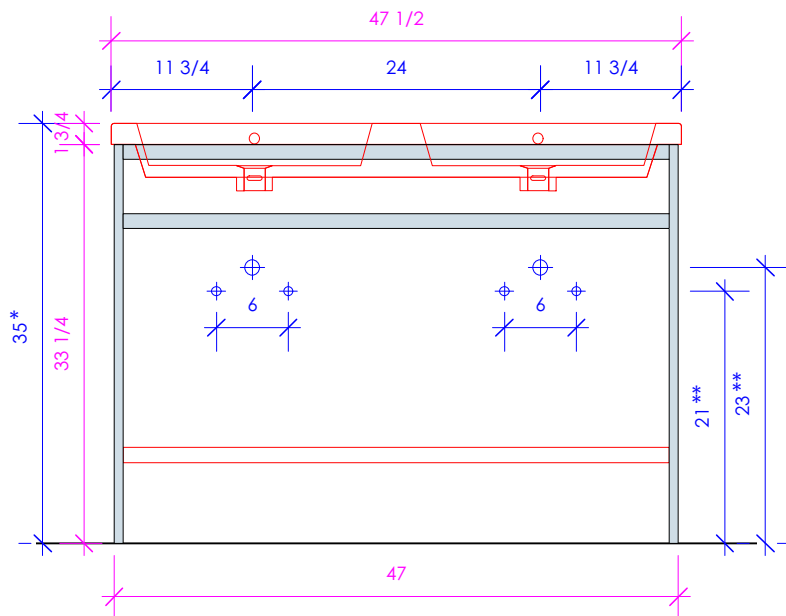

LACAVA

AQUAQUATTRO

AQQ-BX-48

SUGGESTED PLUMBING LOCATION WHEN USED WITH 5215

* Recommended installation height
** Recommended plumbing location

FEATURES:

- FLOOR STANDING CONSOLE VANITY
- WELDED METAL CONSOLE
- ADD ON SHELF **CSS** AVAILABLE (SOLD SEPARATELY)
- USED WITH **5214** SINK (SOLD SEPARATELY)
- PROUDLY HANDMADE IN THE USA