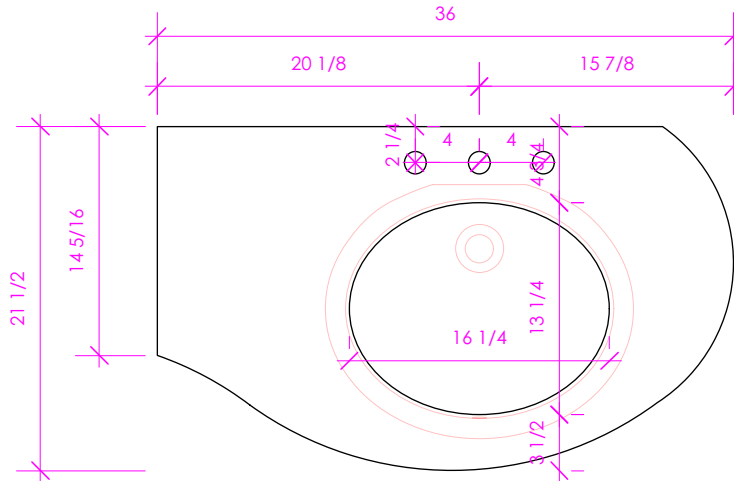

LACAVA

Flou

FLO-36RT

FEATURES:

- EASED EDGES
- USED WITH 33S SINK (SOLD SEPARATELY)
- PROUDLY HANDMADE IN THE USA

FINISHES:

WOOD:

STANDARD:

02 - NATURAL CHERRY
07 - NATURAL WALNUT
24 - CLASSIC WALNUT
20 - ASH GRAY
06 - WENGE
33 - AFRICAN MAHOGANY

PREMIUM:

22 - GRAY ZEBRA
31 - WHITE OAK
47 - SMOKY WALNUT
08 - MATTE WHITE
35 - MATTE ARDESIA
54 - MATTE TAUPE
16 - MATTE BLACK

LUXURY:

37 - WEATHERED OAK
52 - SILVER OAK
50 - HORIZON BLUE
85 - GLOSS WHITE
88 - GLOSS ARDESIA
84 - GLOSS TAUPE
86 - GLOSS BLACK
08T1 - WHITE W/ TEXTURE
35T1 - ARDESIA W/ TEXTURE
54T1 - TAUPE W/ TEXTURE
16T1 - BLACK W/ TEXTURE

COUNTERTOP:

STONE:

WH - BIANCO
LN - LINAC
SL - ATHENS
BN - STORM

QUARTZ:

PR - PURO
AH - ASH

SOLID SURFACE:

M - SATIN WHITE
G - POLISHED WHITE

METALS:

METAL:

21 - BRUSHED STAINLESS STEEL
10 - POLISHED STAINLESS STEEL
51 - BRUSHED BRASS
44 - MATTE BLACK

LACAVA reserves the right to revise any dimension or information on this sheet without notice. Dimensions are nominal and may vary within an industry accepted tolerance of 1/4". Cabinets with 'vanity top' sinks are made to the matching sink and dimensions may vary. LACAVA is not responsible for any cutouts, countertops, or furniture made without the actual product or template. Differences in color, grain, appearance, and texture are inherent in all natural woodwork and should be expected. Variances in these qualities are not deemed manufacturing defects and will not be accepted as valid reasons for return or exchanges. Plumbing specifications are only a guideline and may need alteration based on application.

6630 WEST WRIGHTWOOD
CHICAGO, IL 60707

PH: 773-637-9600
FAX: 773-637-9601

LACAVA.COM
INFO@LACAVA.COM