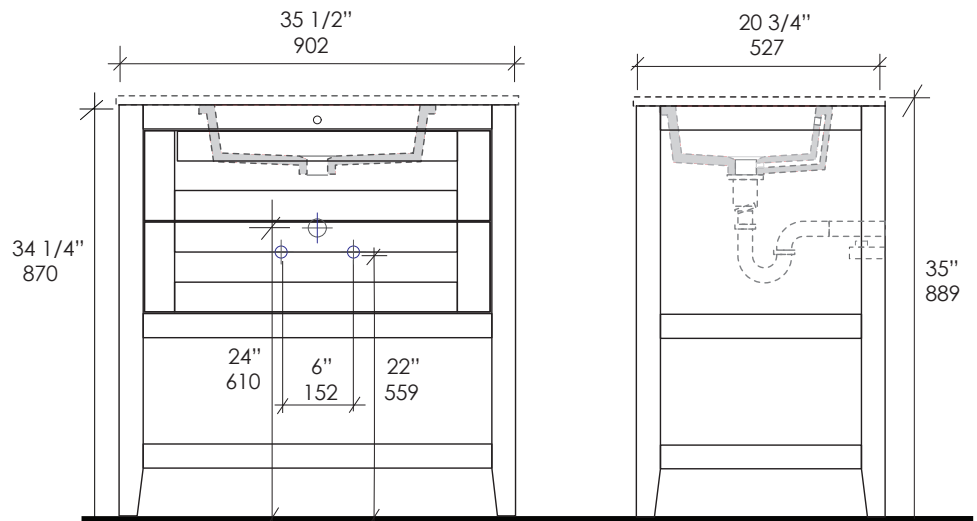

Stile Vanity Item #H283B

Features:

- Free standing wooden vanity
- Two drawers and slotted shelf in wood
- Polished Chrome knobs included
- Washbasin#5452UN and countertop H283T sold separately
- Handmade in USA
- Manufactured with low VOC finishes and wood from renewable forests

Recommended Accesories:

- Item #5452UN: Under-counter porcelain lavatory with overflow
- Recommended oversized European drain (i.e. item #7100-16OF or 7100-12)
- Available in White (-001) only
- Item #H283T: Countertop for vanity H283, H283B, H293, and H293B
- Available in Natural Stone, Quartz, and Solid Surface
- With a cut-out for lavatory 5452UN

Product Specifications:

Notes:

Drawings provided herein are meant to give the user an idea of the product and are not made to scale. The size in inches is rounded up to the nearest 1/16". Slight variances can often occur with porcelain and woodwork. Therefore, LACAVA will not be held responsible for any cutouts, countertops, or furniture made without the actual product or template from LACAVA. Differences in color, grain, appearance and texture are inherent in all natural woodwork, and should be expected. Variances in these qualities are not deemed manufacturing defects, and will not be accepted as valid reasons to return or exchange any LACAVA woodwork. Plumbing specifications are only a guideline and may need to be altered based on the application.