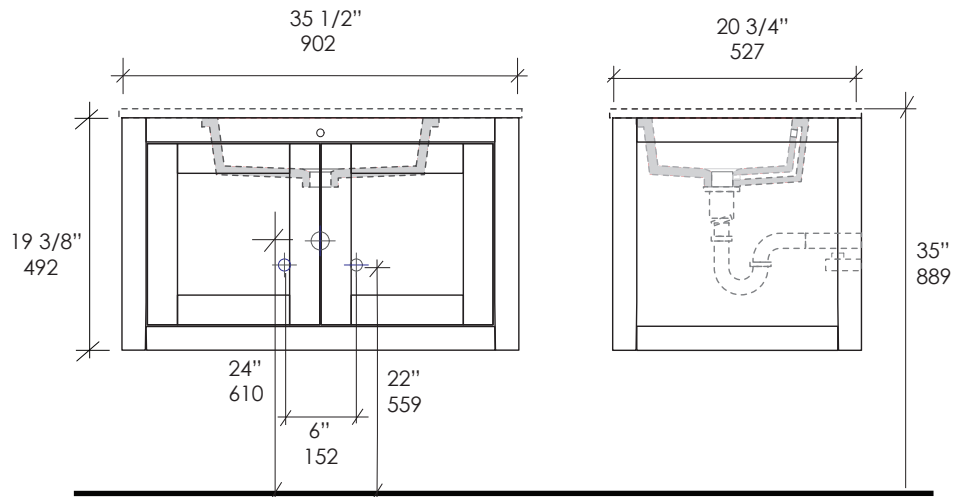

LACAVA®

Stile Vanity Item #H293

Features:

- Wall-mount wooden vanity
- Two doors
- Polished Chrome knobs included
- Washbasin#5452UN and countertop H283T sold separately
- Handmade in USA
- Manufactured with low VOC finishes and wood from renewable forests

Recommended Accesories:

- Item #5452UN: Under-counter porcelain lavatory with overflow
- Recommended oversized European drain (i.e. item #7100-16OF or 7100-12)
- Available in White (-001) only
- Item #H283T: Countertop for vanity H283, H283B, H293, and H293B
- Available in Natural Stone, Quartz, and Solid Surface
- With a cut-out for lavatory 5452UN

Product Specifications:

Notes:

Drawings provided herein are meant to give the user an idea of the product and are not made to scale. The size in inches is rounded up to the nearest 1/16". Slight variances can often occur with porcelain and woodwork. Therefore, LACAVA will not be held responsible for any cutouts, countertops, or furniture made without the actual product or template from LACAVA. Differences in color, grain, appearance and texture are inherent in all natural woodwork, and should be expected. Variances in these qualities are not deemed manufacturing defects, and will not be accepted as valid reasons to return or exchange any LACAVA woodwork. Plumbing specifications are only a guideline and may need to be altered based on the application.