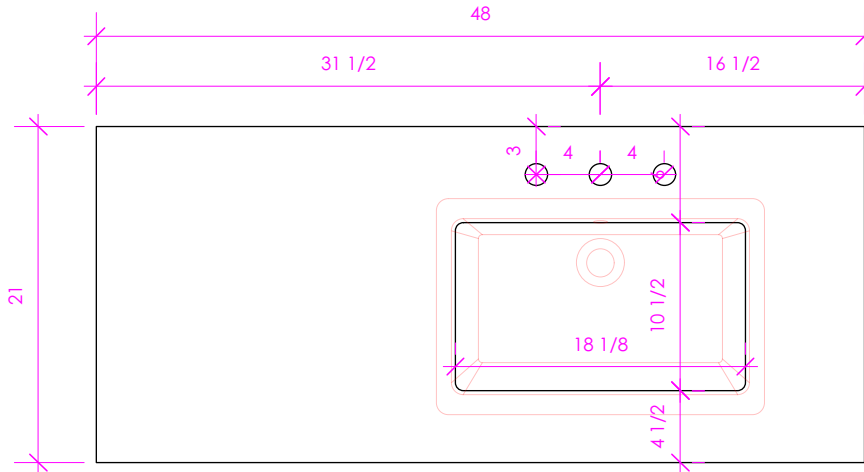

6630 WEST WRIGHTWOOD
 CHICAGO, IL 60707

PH: 773-637-9600
 FAX: 773-637-9601

LACAVA.COM
 INFO@LACAVA.COM

LACAVA

LUNAROSSA

LRS-48RT

FEATURES:

- EASED EDGES
- USED WITH **5062UN** SINK (SOLD SEPARATELY)
- PROUDLY HANDMADE IN THE USA