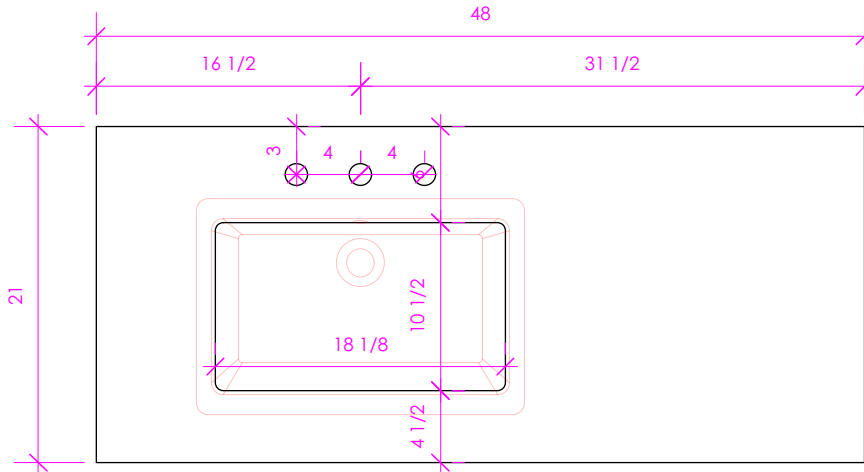

LACAVA

LUNAROSSA

LRS-48LT

FEATURES:

- EASED EDGES
- USED WITH **5062UN** SINK (SOLD SEPARATELY)
- PROUDLY HANDMADE IN THE USA

FINISHES:

WOOD:

STANDARD: