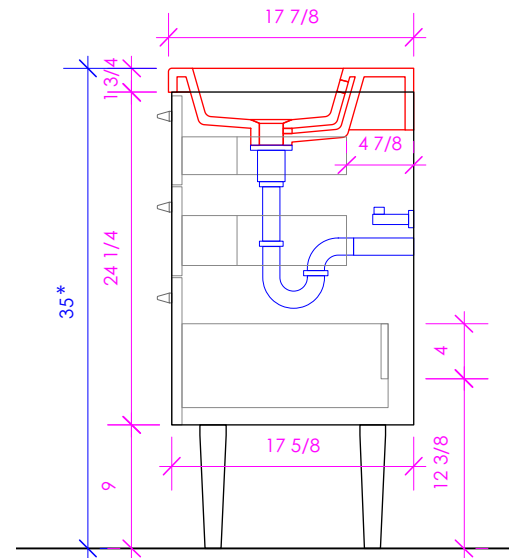

## SOFI

SOF-F-24

SHOWN WITH 5211 SINK

\* Recommended installation height  
\*\* Recommended plumbing location