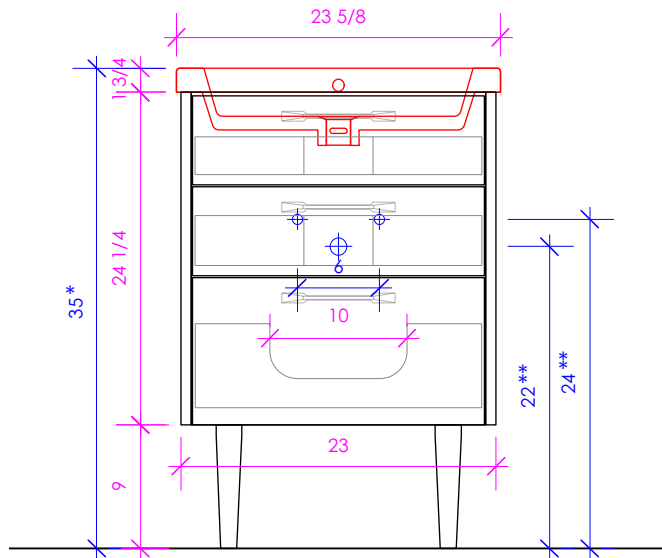

LACAVA

SOFI

SOF-F-24

SHOWN WITH 5211 SINK