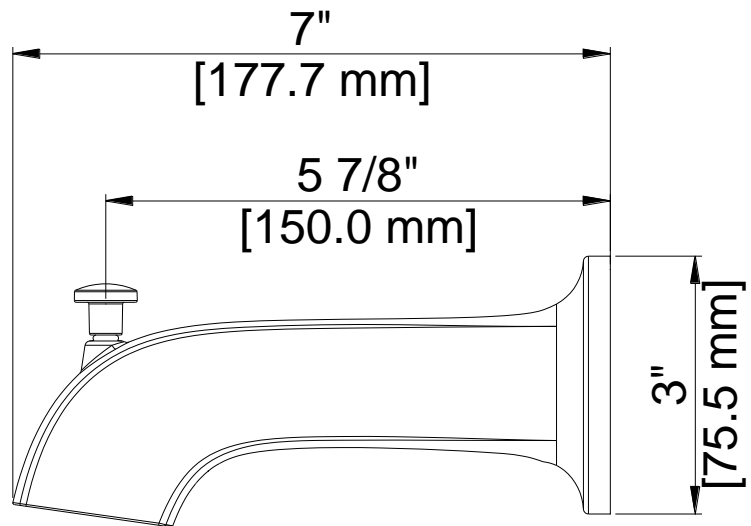

# Diverter Tub Spout

Bec inverseur

Vertedor de bañera con cambiador

Product Specifications

LUXART®

*Gioviale®*

GVSPOUT-CP  
GVSPOUT-BN  
GVSPOUT-BLM

Contact your sales representative for more information or visit our website at [luxartcollection.com](http://luxartcollection.com)