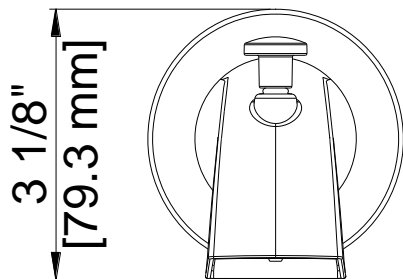

# Diverter Tub Spout

Bec inverseur

Vertedor de bañera con cambiador

Product Specifications

LUXART®

*Gioviale®*

GVSPOUT-CP  
GVSPOUT-BN  
GVSPOUT-BLM

Contact your sales representative for more information or visit our website at [luxartcollection.com](http://luxartcollection.com)