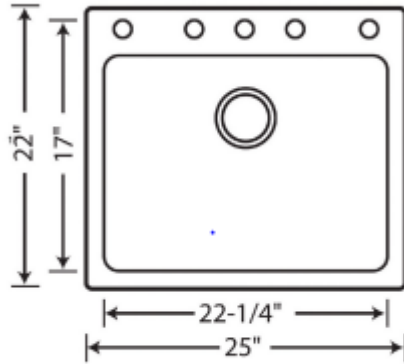

SILGRANIT® Single Bowl Dual Mount

L U X A R T.

Product Specifications

Contact your sales representative for more information or visit our website at luxartcollection.com

Revised 7/6/2021