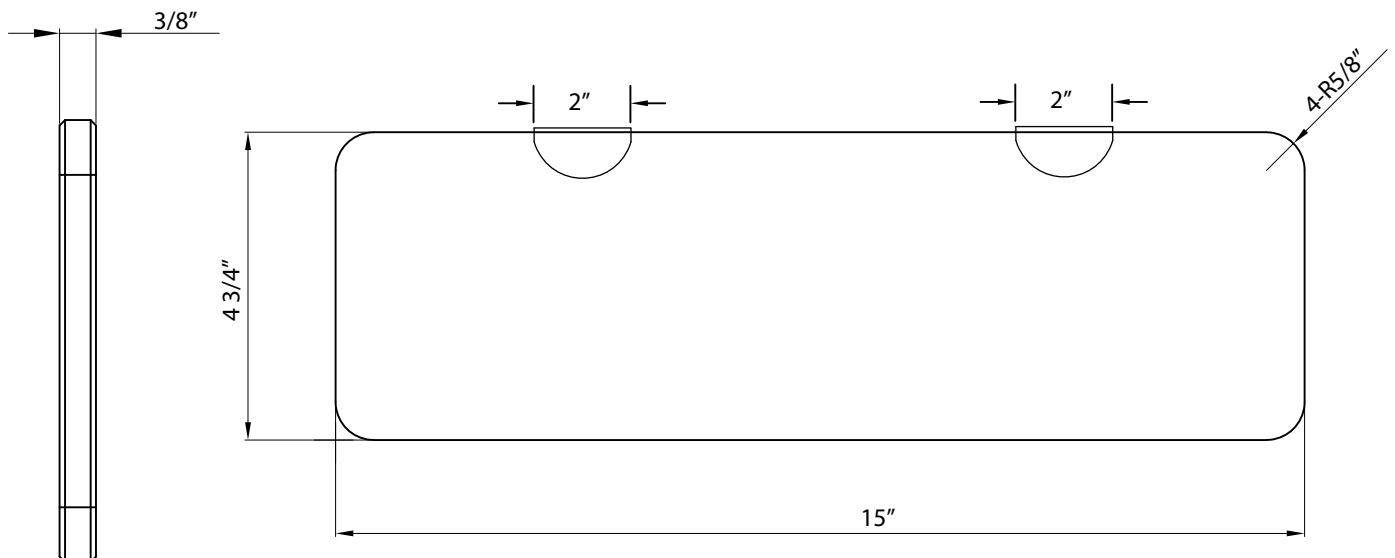

15" x 5" GLASS RECTANGLE SHELF

Model #: LXSS0515-SV

Overall Dimensions: 15" x 5" x 3/8"

Sturdy thick glass shelf
for additional shower storage

3/8" tempered glass

Beveled edge and rounded corners

2 Brass wall mounting brackets
in Silver finish

4 screws included to install brackets
on wall or surface

Easy installation

Can be installed over existing tile
or Smart Surround Wall Systems

All dimensions are subject to change and variation without notice.