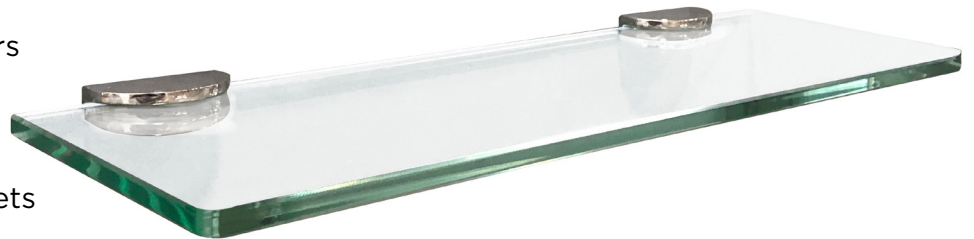

15" x 5" GLASS RECTANGLE SHELF

Model #: LXSS0515-SV

Overall Dimensions: 15" x 5" x 3/8"

Sturdy thick glass shelf
for additional shower storage

3/8" tempered glass

Beveled edge and rounded corners

2 Brass wall mounting brackets
in Silver finish

4 screws included to install brackets
on wall or surface

Easy installation

Can be installed over existing tile
or Smart Surround Wall Systems

All dimensions are subject to change and variation without notice.