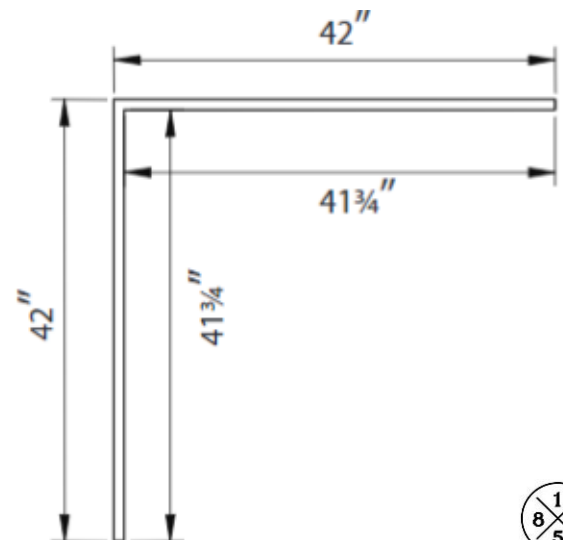

42" x 42" Neo-Angle Shower Wall Kit

Product Specifications

Models

- LXSW4242-CW Shower Wall Kit 42" X 42" Neo-angle, CARRERA WHITE
- LXSW4242-DR Shower Wall Kit 42" X 42" Neo-angle, DRIFTWOOD
- LXSW4242-SH Shower Wall Kit 42" X 42" Neo-angle, SHALE
- LXSW4242-SL Shower Wall Kit 42" X 42" Neo-angle, SLATE
- LXSW4242-QU Shower Wall Kit 42" X 42" Neo-angle, QUARRY

Model LXSW4242-QU
shown in Quarry

Features

- Includes walls, side panel, tape, optional beveled outer edge and trim edge
- Can be installed over waterproof backer board or existing tile
- Walls can be cut to fit shower or a bathtub configuration
- Constructed of SPC Rigid Core board
- Waterproof, fire proof, and high resistance to impact and chemicals
- Backed by a 10-Year Residential and 2-Year Commercial Warranty

42" x 42" Neo-Angle Shower Wall Kit

Product Specifications

SHOWER WALL SYSTEM

42" x 42" x 78" Neo-Angle Shower Walls

Contact your sales representative for more information or visit our website at luxartcollection.com