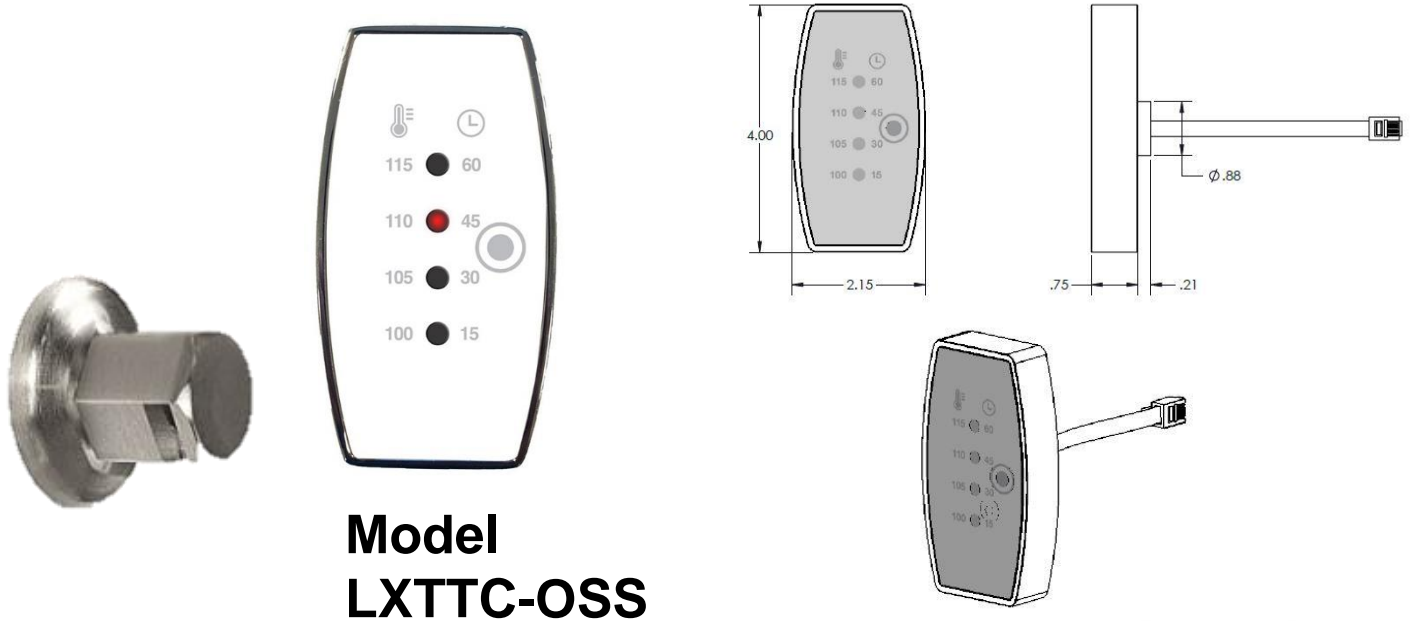

# PerfectSteam Controller with Head

## Product Specifications

**Model  
LXTTC-OSS**

## INSTALLATION NOTES

Control and steam head must be installed within the shower.

Locate the control close to the bather at 60" above the shower floor; the steam head as far away from the control as possible 12"-16" above the shower floor. Typically, on the same wall as the other fixtures.

Available Finishes	
LXTTC-OSS -CP	Polished Chrome
LXTTC-OSS -BN	Brushed Nickel
LXTTC-OSS -ORB	Oil Rubbed Bronze
LXTTC-OSS -PN	Polished Nickel

Shipping Information:	
Weight	1.2 lbs
Length	8.75 in
Width	5 in
Height	2.5 in