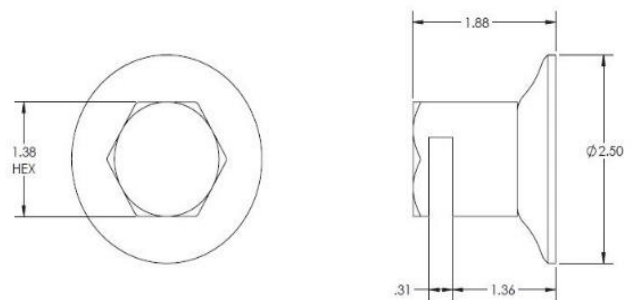

INSTALLATION NOTES

Control and steam head must be installed within the shower.

Locate the control close to the bather at 60" above the shower floor; the steam head as far away from the control as possible 12"-16" above the shower floor. Typically, on the same wall as the other fixtures.

Available Finishes	
LXTTC-OSS -CP	Polished Chrome
LXTTC-OSS -BN	Brushed Nickel
LXTTC-OSS -ORB	Oil Rubbed Bronze
LXTTC-OSS -PN	Polished Nickel

Shipping Information:	
Weight	1.2 lbs
Length	8.75 in
Width	5 in
Height	2.5 in

Contact your sales representative for more information or visit our website at luxartcollection.com