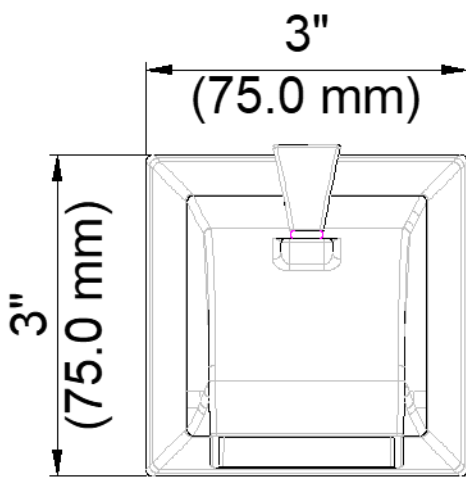

Diverter Tub Spout

Bec inverseur

Vertedor de bañera con cambiador

Product Specifications

LUXART®

VELERO®

VESPOUT-CP

VESPOUT-BN

VESPOUT-ORB

Contact your sales representative for more information or visit our website at luxartcollection.com

Revised 9/2/2018