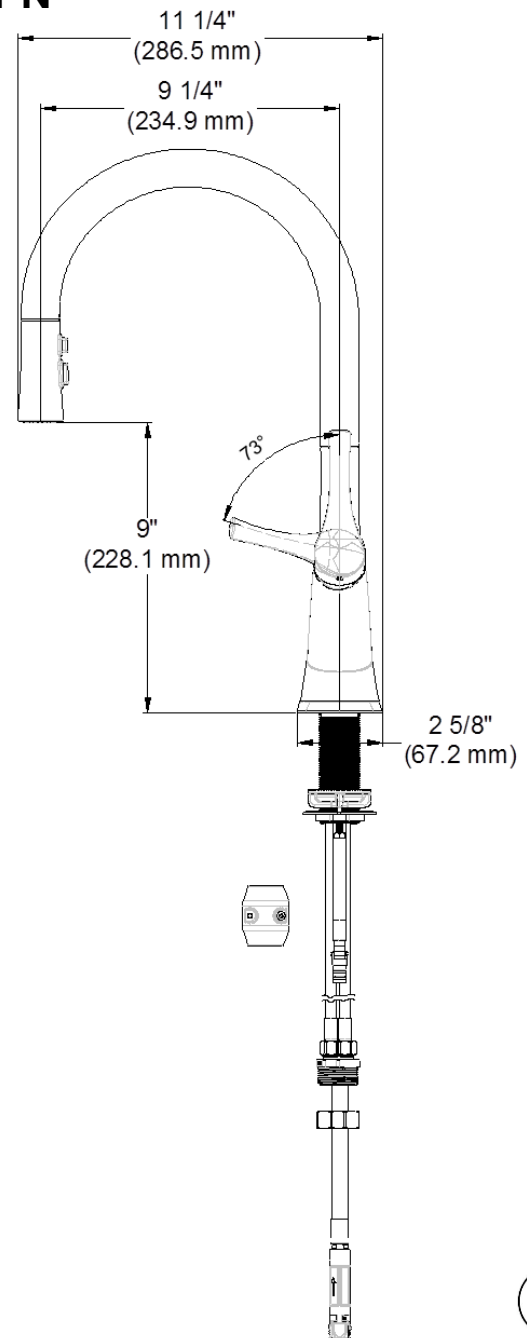

# Pull-Down Kitchen Faucet

Robinet de cuisine à bec arroseur

Grifo extraíble de cocina

Product Specifications

LUXART®

LUXART®

## DIMENSION®

DI137-CP

DI137-BN

DI137-PN

Contact your sales representative for more information or visit our website at [luxartcollection.com](http://luxartcollection.com)

Revised 9/2/2018