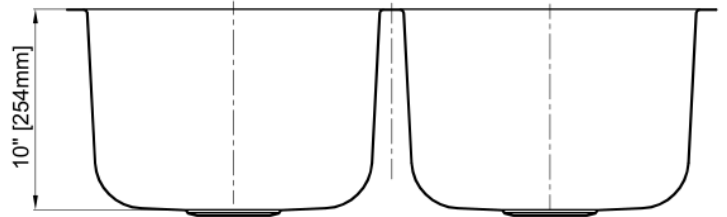

Double Bowl Kitchen Sink

Product Specifications

Features

- 16 Gauge
- Type 304 Stainless Steel
- Fully Undercoated
- Sound Absorption Pads
- Brushed Satin Finish

Overall Size: 32-3/8" x 18-1/8"

Bowl Depth: 10"(left), 10"(right)

Minimum Cabinet Size: 36"

Drain Opening: 3-1/2"

Drain Placement: Center Rear

USE SINK AS CUTOUT TEMPLATE

LXUD3218

Optional Accessories

- Bottom Basin Rack: MLUD32188BG
- Basket Strainer: MLL7, ML18, ML14, ML15
- Soap Dispenser: CSD, LCSD, LGLSD

For cutout measurement: Use sink in sink box.

All dimensions listed are nominal. Luxart® reserves the right to make product and material changes at any time without notice.

Contact your sales representative for more information or visit our website at luxartcollection.com