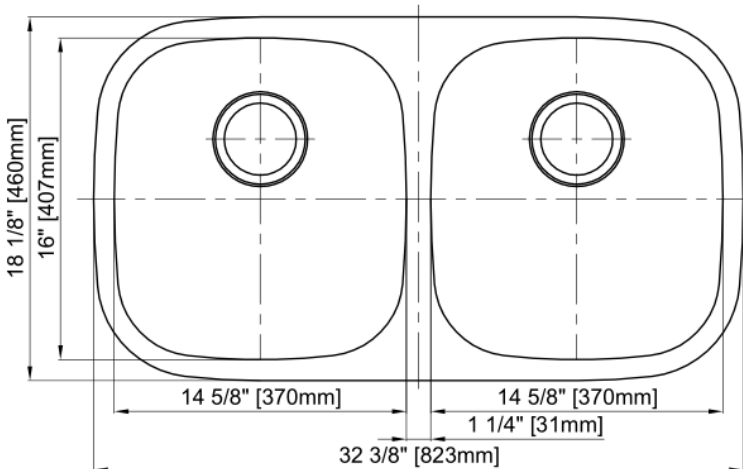

Double Bowl Kitchen Sink

Product Specifications

Features

- 16 Gauge
- Type 304 Stainless Steel
- Fully Undercoated
- Sound Absorption Pads
- Brushed Satin Finish

Overall Size: 32-3/8" x 18-1/8"

Bowl Depth: 10"(left), 10"(right)

Minimum Cabinet Size: 36"

Drain Opening: 3-1/2"

Drain Placement: Center Rear

USE SINK AS CUTOUT TEMPLATE

LXUD3218

Optional Accessories

- Bottom Basin Rack: MLUD32188BG
- Basket Strainer: MLL7, ML18, ML14, ML15
- Soap Dispenser: CSD, LCSD, LGLSD

For cutout measurement: Use sink in sink box.

All dimensions listed are nominal. Luxart® reserves the right to make product and material changes at any time without notice.

Contact your sales representative for more information or visit our website at luxartcollection.com