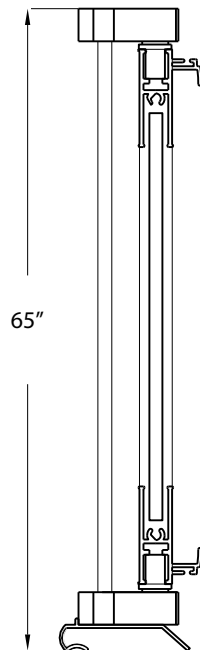

## FRAMED PIVOT SWING SHOWER DOOR

Model #: SHSW3565-OB

FITS OPENING 33" TO 35"W X 65"H

Obscure Glass

Brushed Nickel Finish

Tempered safety glass

An anodized aluminum frame

Integrated door handle

Full length magnetic closure

Flexible orientation - right or left hand pivot

Up to 1/2" adjustment for out of square walls

Doors are backed by a Limited Lifetime Warranty

WAMM®We All Make Mistakes®Program

Obscure

Brushed Nickel

65"

33" - 35"

All dimensions are subject to change and variation without notice.

Revised 1/26/2022