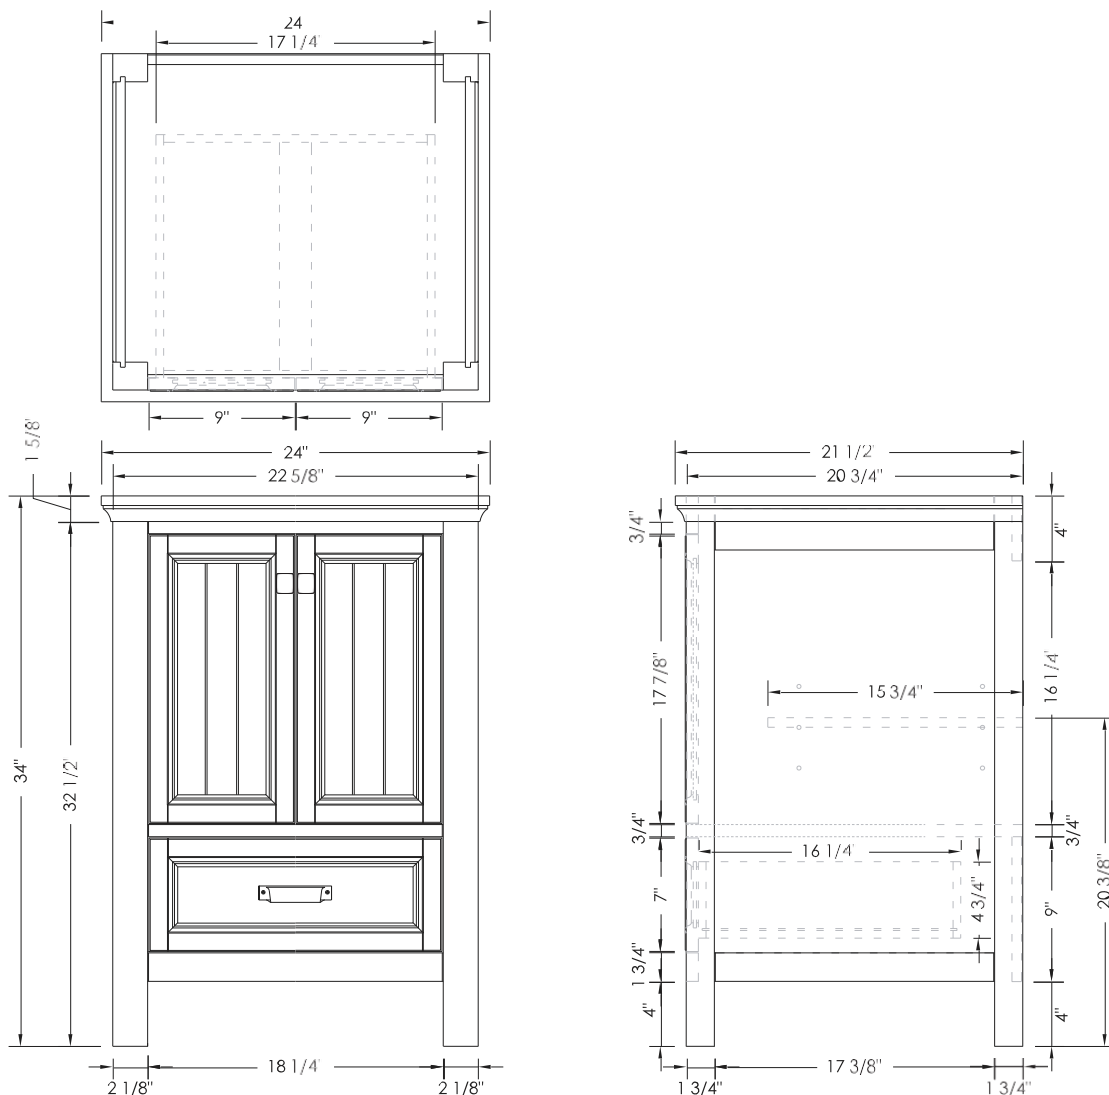

LUXART.

andressa®

Cottage Vanity

LXVBCOT2422

BABV2422D/BAGV2422D/BAWV2422D

Need Help? If you have any questions or concerns, please email: customerservice@luxartcollection.com.
Por favor. Si tiene alguna pregunta o duda, envíe un correo electrónico: customerservice@luxartcollection.com