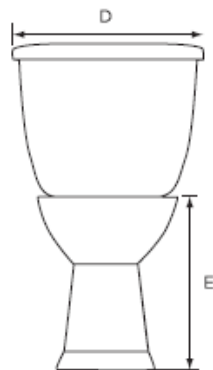

# Lynx 1.6 Round, Two-Piece, Standard Height, 12" Left-Hand Flush

Product Specifications

## Features

- Grade A Vitreous China
- Standard Height of 15-1/2"
- 2" Fully Glazed Trapway
- Siphon Jet Action Flushing
- Low Consumption of 1.6 GPF
- Color Matched Tank Lever
- Available in White Only
- 12" Rough-In
- Mainline Toilet Seat Sold Separately

## Certifications

- IAPMO cUPC
- ASME A112.19.2
- 800g MaP Rating

**MLS012-011**

Bowl	Tank	A	B	C	D	E	F	G	H	I
MLS10011	MLS10012	27-3/8"	31-1/8"	12"	18-1/4"	15-3/8"	1/2"	5-1/2"	16-1/2"	14-3/4"

Contact your sales representative for more information or visit our website at [mainlinecollection.com](http://mainlinecollection.com)