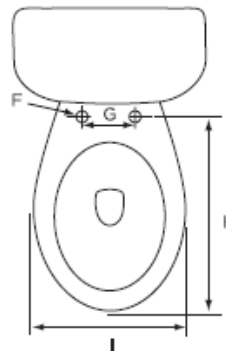

# Lynx 1.6 Round, Two-Piece, Standard Height, 12" Left-Hand Flush

Product Specifications

## Features

- Grade A Vitreous China
- Standard Height of 15-1/2"
- 2" Fully Glazed Trapway
- Siphon Jet Action Flushing
- Low Consumption of 1.6 GPF
- Color Matched Tank Lever
- Available in White Only
- 12" Rough-In
- Mainline Toilet Seat Sold Separately

## Certifications

- IAPMO cUPC
- ASME A112.19.2
- 800g MaP Rating

**MLS012-011**

Bowl	Tank	A	B	C	D	E	F	G	H	I
MLS10011	MLS10012	27-3/8"	31-1/8"	12"	18-1/4"	15-3/8"	1/2"	5-1/2"	16-1/2"	14-3/4"

Contact your sales representative for more information or visit our website at [mainlinecollection.com](http://mainlinecollection.com)