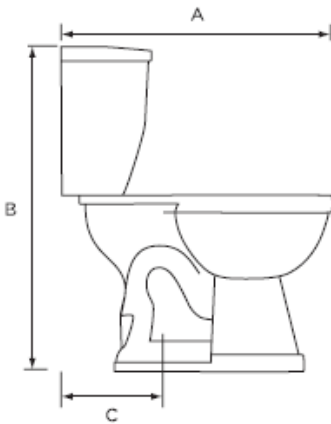

# Lynx 1.6 Round, Two-Piece, Standard Height, 12" Left-Hand Flush

Product Specifications

## Features

- Grade A Vitreous China
- Standard Height of 15-1/2"
- 2" Fully Glazed Trapway
- Siphon Jet Action Flushing
- Low Consumption of 1.6 GPF
- Color Matched Tank Lever
- Available in White Only
- 12" Rough-In
- Mainline Toilet Seat Sold Separately

## Certifications

- IAPMO cUPC
- ASME A112.19.2
- 800g MaP Rating

**MLS012-011**

Bowl	Tank	A	B	C	D	E	F	G	H	I
MLS10011	MLS10012	27-3/8"	31-1/8"	12"	18-1/4"	15-3/8"	1/2"	5-1/2"	16-1/2"	14-3/4"

Contact your sales representative for more information or visit our website at [mainlinecollection.com](http://mainlinecollection.com)