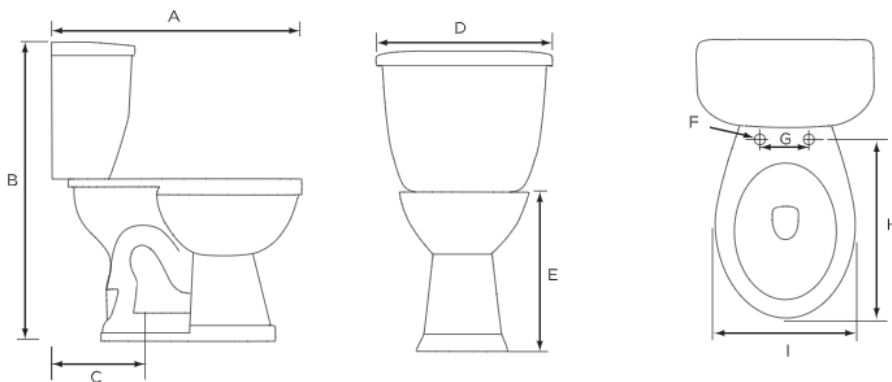

Lynx 1.6 Round, Two-Piece, Standard Height, 10" Left-Hand Flush

Product Specifications

Features

- Grade A Vitreous China
- Standard Height of 15-1/2"
- 2" Fully Glazed Trapway
- Siphon Jet Action Flushing
- Low Consumption of 1.6 GPF
- Color Matched Tank Lever
- Available in White Only
- Mainline Toilet Seat Sold Separately

Certifications

- IAPMO cUPC
- ASME A112.19.2
- ADA ANSI A117.1
- 800g MaP Rating

MLS014-011

Bowl	Tank	A	B	C	D	E	F	G	H	I
MLS10011	MLS10014	26-1/2"	30-1/2"	12"	19"	15-3/8"	1/2"	5-1/2"	16-1/2"	14-3/4"

Contact your sales representative for more information or visit our website at mainlinecollection.com