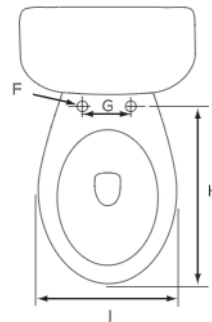

Hydrus, 1.6 GPF, ADA Elongated Toilet Combination, 14", Left-Hand Flush

Product Specifications

Features

- Grade A Vitreous China
- Elongated, ADA Comfortable Height of 17"
- 2" Fully Glazed Trapway
- Siphon JetAction Flushing
- Low Consumption of 1.6 GPF
- 14" Rough-In
- Color Matched Left-Hand Flush Lever
- Available in White Only
- Mainline Toilet Seat Sold Separately

MLS015-008

To Submit	Bowl	Tank	A	B	C	D	E	F	G	H	I
	MLS10008	MLS10015	28-1/2"	31-3/4"	12"	17-1/8"	17"	5/8"	5-1/2"	18-3/8"	14"

All dimensions listed are nominal. Mainline® reserves the right to make product and material changes at any time without notice.