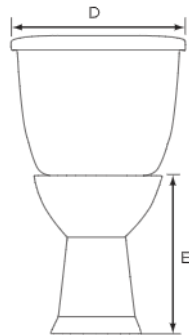

Hydrus, 1.6 GPF, ADA Elongated Toilet Combination, 14", Left-Hand Flush

Product Specifications

Features

- Grade A Vitreous China
- Elongated, ADA Comfortable Height of 17"
- 2" Fully Glazed Trapway
- Siphon JetAction Flushing
- Low Consumption of 1.6 GPF
- 14" Rough-In
- Color Matched Left-Hand Flush Lever
- Available in White Only
- Mainline Toilet Seat Sold Separately

MLS015-008

To Submit	Bowl	Tank	A	B	C	D	E	F	G	H	I
	MLS10008	MLS10015	28-1/2"	31-3/4"	12"	17-1/8"	17"	5/8"	5-1/2"	18-3/8"	14"

All dimensions listed are nominal. Mainline® reserves the right to make product and material changes at any time without notice.