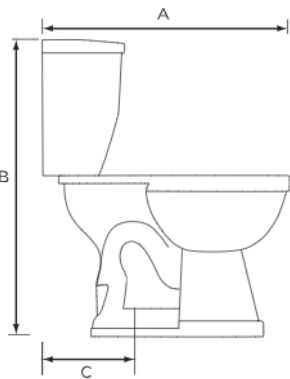

Hydrus, 1.6 GPF, ADA Elongated Toilet Combination, 14", Left-Hand Flush

Product Specifications

Features

- Grade A Vitreous China
- Elongated, ADA Comfortable Height of 17"
- 2" Fully Glazed Trapway
- Siphon JetAction Flushing
- Low Consumption of 1.6 GPF
- 14" Rough-In
- Color Matched Left-Hand Flush Lever
- Available in White Only
- Mainline Toilet Seat Sold Separately

MLS015-008

To Submit	Bowl	Tank	A	B	C	D	E	F	G	H	I
	MLS10008	MLS10015	28-1/2"	31-3/4"	12"	17-1/8"	17"	5/8"	5-1/2"	18-3/8"	14"

All dimensions listed are nominal. Mainline® reserves the right to make product and material changes at any time without notice.