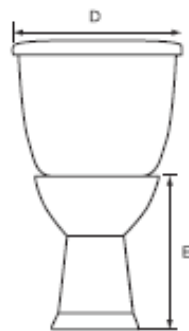

Ursa 1.28 Round, Two-Piece, Comfortable Height (ADA), 12" Toilet Combination, Left-Hand Flush

Product Specifications

Features

- Grade A Vitreous China
- ADA Compliant, 17" Height
- 2" Fully Glazed Trapway
- Siphon Jet Action Flushing
- 1.28 GPF High Efficiency Toilet
- 12" Rough-In
- Tank Equipped with Fluidmaster™ Trim
- Available in White Only
- Mainline Toilet Seat Sold Separately

MLS039-041

Certifications

- IAPMO UPC
- ASME A112.19.2
- US EPA WaterSense
- ADA ANSI A117.1
- 1,000g MaP Rating

Bowl	Tank	A	B	C	D	E	F	G	H	I
MLS10041	MLS10039	27-7/8"	31-1/3"	12"	17"	17"	1/2"	5-1/2"	16-1/2"	14-1/3"