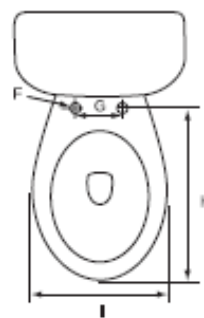

Ursa 1.28 Round, Two-Piece, Comfortable Height (ADA), 12" Toilet Combination, Left-Hand Flush

Product Specifications

Features

- Grade A Vitreous China
- ADA Compliant, 17" Height
- 2" Fully Glazed Trapway
- Siphon Jet Action Flushing
- 1.28 GPF High Efficiency Toilet
- 12" Rough-In
- Tank Equipped with Fluidmaster™ Trim
- Available in White Only
- Mainline Toilet Seat Sold Separately

MLS039-041

Certifications

- IAPMO UPC
- ASME A112.19.2
- US EPA WaterSense
- ADA ANSI A117.1
- 1,000g MaP Rating

Bowl	Tank	A	B	C	D	E	F	G	H	I
MLS10041	MLS10039	27-7/8"	31-1/3"	12"	17"	17"	1/2"	5-1/2"	16-1/2"	14-1/3"