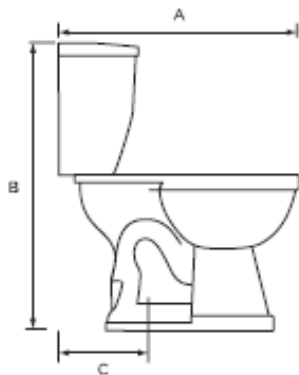

Certifications

- IAPMO UPC
- ASME A112.19.2
- US EPA WaterSense
- ADA ANSI A117.1
- 1,000g MaP Rating

Bowl	Tank	A	B	C	D	E	F	G	H	I
MLS10041	MLS10039	27-7/8"	31-1/3"	12"	17"	17"	1/2"	5-1/2"	16-1/2"	14-1/3"

All dimensions listed are nominal. Mainline® reserves the right to make product and material changes at any time without notice.

Contact your sales representative for more information or visit our website at mainlinecollection.com