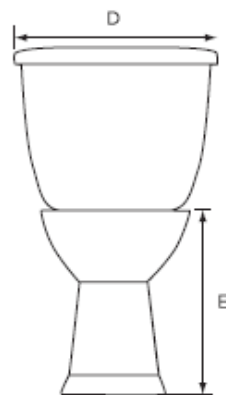

Lynx 1.6 Round, Two-Piece, Standard Height, 12" Left-Hand Flush

Product Specifications

Features

- Grade A Vitreous China
- Standard Height of 15-1/2"
- 2" Fully Glazed Trapway
- Siphon Jet Action Flushing
- Low Consumption of 1.6 GPF
- Color Matched Tank Lever
- Available in White Only
- 12" Rough-In
- Mainline Toilet Seat Sold Separately

Lyra 1.6 Designer Series Round, Two-Piece, Standard Height, 12" Left-Hand Flush with Fluid Master 400A Ballcock

Product Specifications

Features

- Grade A Vitreous China
- Standard Height of 15-1/2"
- 2" Fully Glazed Trapway
- Siphon Jet Action Flushing
- Low Water Consumption of 1.6 GPF
- Tanks Equipped with Fluidmaster™ 400A Ballcock
- 12" Rough-In
- Color Matched Tank Lever
- Available in White or Biscuit
- Mainline Toilet Seat Sold Separately

Certifications

- IAPMO UPC
- ASME A112.19.2
- 800 MaP Rating

MLS017-011

To Submit	Bowl/Tank	A	B	C	D	E	F	G	H	I
	MLS10011 MLS10017	27-1/2"	29-7/8"	12"	17"	15-3/8"	1/2"	5-1/2"	26-1/2"	14-3/4"

All dimensions listed are nominal. Mainline® reserves the right to make product and material changes at any time without notice.

Contact your sales representative for more information or visit our website at mainlinecollection.com

Lynx 1.6 Round, Two-Piece, Standard Height, 10" Left-Hand Flush

Product Specifications

Features

- Grade A Vitreous China
- Standard Height of 15-1/2"
- 2" Fully Glazed Trapway
- Siphon Jet Action Flushing
- Low Consumption of 1.6 GPF
- Color Matched Tank Lever
- Available in White Only
- Mainline Toilet Seat Sold Separately