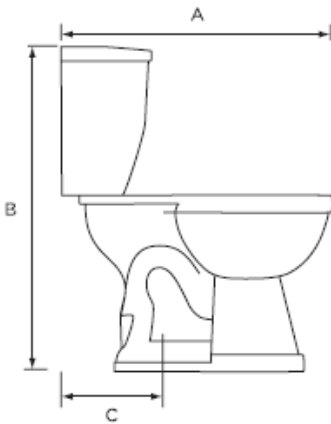

Bowl	Tank	A	B	C	D	E	F	G	H	I
MLS10011	MLS10012	27-3/8"	31-1/8"	12"	18-1/4"	15-3/8"	1/2"	5-1/2"	16-1/2"	14-3/4"

Contact your sales representative for more information or visit our website at mainlinecollection.com