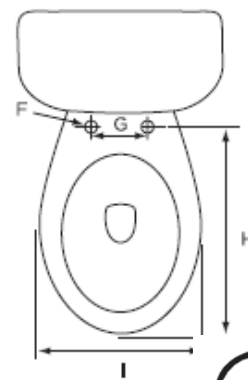

Lynx 1.6 Round, Two-Piece, Standard Height, 12" Left-Hand Flush

Product Specifications

Features

- Grade A Vitreous China
- Standard Height of 15-1/2"
- 2" Fully Glazed Trapway
- Siphon Jet Action Flushing
- Low Consumption of 1.6 GPF
- Color Matched Tank Lever
- Available in White Only
- 12" Rough-In
- Mainline Toilet Seat Sold Separately

Lyra 1.6 Designer Series Round, Two-Piece, Standard Height, 12" Left-Hand Flush with Fluid Master 400A Ballcock

Product Specifications

Features

- Grade A Vitreous China
- Standard Height of 15-1/2"
- 2" Fully Glazed Trapway
- Siphon Jet Action Flushing
- Low Water Consumption of 1.6 GPF
- Tanks Equipped with Fluidmaster™ 400A Ballcock
- 12" Rough-In
- Color Matched Tank Lever
- Available in White or Biscuit
- Mainline Toilet Seat Sold Separately

Certifications

- IAPMO UPC
- ASME A112.19.2
- 800 MaP Rating

MLS017-011

To Submit	Bowl/Tank	A	B	C	D	E	F	G	H	I
	MLS10011 MLS10017	27-1/2"	29-7/8"	12"	17"	15-3/8"	1/2"	5-1/2"	26-1/2"	14-3/4"

All dimensions listed are nominal. Mainline® reserves the right to make product and material changes at any time without notice.

Contact your sales representative for more information or visit our website at mainlinecollection.com

Lynx 1.6 Round, Two-Piece, Standard Height, 10" Left-Hand Flush

Product Specifications

Features

- Grade A Vitreous China
- Standard Height of 15-1/2"
- 2" Fully Glazed Trapway
- Siphon Jet Action Flushing
- Low Consumption of 1.6 GPF
- Color Matched Tank Lever
- Available in White Only
- Mainline Toilet Seat Sold Separately