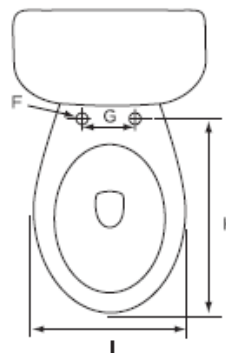

Bowl	Tank	A	B	C	D	E	F	G	H	I
MLS10011	MLS10012	27-3/8"	31-1/8"	12"	18-1/4"	15-3/8"	1/2"	5-1/2"	16-1/2"	14-3/4"

Contact your sales representative for more information or visit our website at mainlinecollection.com