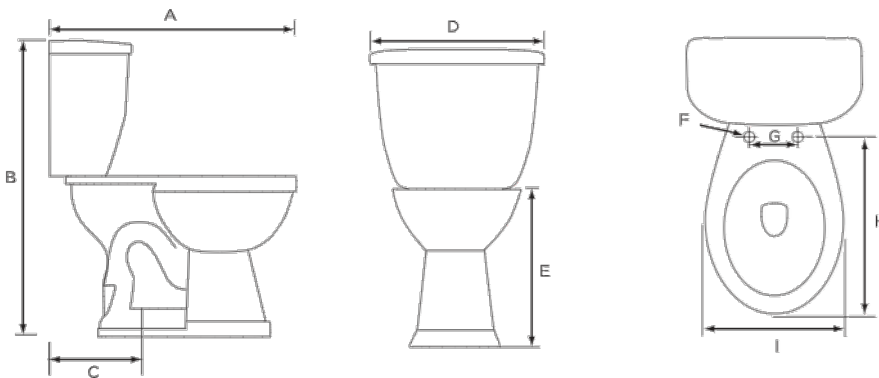

Certifications

- IAPMO cUPC
- US EPA WaterSense
- ASME A112.19.2
- CSA B45.1-18

To Submit	Bowl	Tank	A	B	C	D	E	F	G	H	I
	MLS10010	MLS10421	29-1/3"	31-1/3"	12"	18"	15-1/2"	1/2"	5-1/2"	18-1/2"	25"

All dimensions listed are nominal. Mainline® reserves the right to make product and material changes at any time without notice.

Contact your sales representative for more information or visit our website at mainlinecollection.com