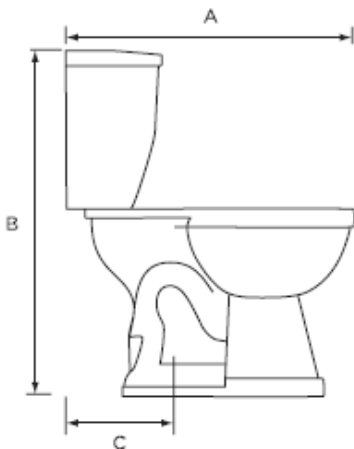

Lynx 1.6 Round, Two-Piece, Standard Height, 12" Left-Hand Flush

Product Specifications

Features

- Grade A Vitreous China
- Standard Height of 15-1/2"
- 2" Fully Glazed Trapway
- Siphon Jet Action Flushing
- Low Consumption of 1.6 GPF
- Color Matched Tank Lever
- Available in White Only
- 12" Rough-In
- Mainline Toilet Seat Sold Separately

Lyra 1.6 Designer Series Round, Two-Piece, Standard Height, 12" Left-Hand Flush with Fluid Master 400A Ballcock

Product Specifications

Features

- Grade A Vitreous China
- Standard Height of 15-1/2"
- 2" Fully Glazed Trapway
- Siphon Jet Action Flushing
- Low Water Consumption of 1.6 GPF
- Tanks Equipped with Fluidmaster™ 400A Ballcock
- 12" Rough-In
- Color Matched Tank Lever
- Available in White or Biscuit
- Mainline Toilet Seat Sold Separately

Certifications

- IAPMO UPC
- ASME A112.19.2
- 800 MaP Rating

MLS017-011

To Submit	Bowl/Tank	A	B	C	D	E	F	G	H	I
	MLS10011 MLS10017	27-1/2"	29-7/8"	12"	17"	15-3/8"	1/2"	5-1/2"	26-1/2"	14-3/4"

All dimensions listed are nominal. Mainline® reserves the right to make product and material changes at any time without notice.

Contact your sales representative for more information or visit our website at mainlinecollection.com

Lynx 1.6 Round, Two-Piece, Standard Height, 10" Left-Hand Flush

Product Specifications

Features

- Grade A Vitreous China
- Standard Height of 15-1/2"
- 2" Fully Glazed Trapway
- Siphon Jet Action Flushing
- Low Consumption of 1.6 GPF
- Color Matched Tank Lever
- Available in White Only
- Mainline Toilet Seat Sold Separately