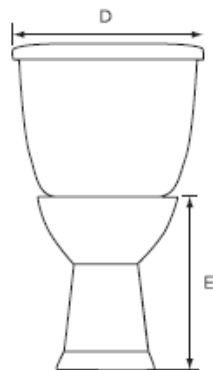

Bowl	Tank	A	B	C	D	E	F	G	H	I
MLS10011	MLS10012	27-3/8"	31-1/8"	12"	18-1/4"	15-3/8"	1/2"	5-1/2"	16-1/2"	14-3/4"

Contact your sales representative for more information or visit our website at mainlinecollection.com