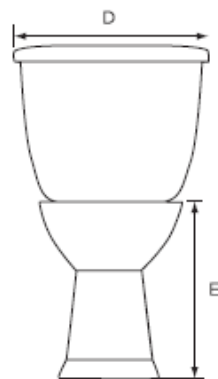

Contact your sales representative for more information or visit our website at mainlinecollection.com

Lynx 1.6 Round, Two-Piece, Standard Height, 10" Left-Hand Flush

Product Specifications

Features

- Grade A Vitreous China
- Standard Height of 15-1/2"
- 2" Fully Glazed Trapway
- Siphon Jet Action Flushing
- Low Consumption of 1.6 GPF
- Color Matched Tank Lever
- Available in White Only
- Mainline Toilet Seat Sold Separately

Lyra 1.6 Designer Series Round, Two-Piece, Standard Height, 12" Right-Hand Flush with Fluid Master 400A Ballcock

Product Specifications

Features

- Grade A Vitreous China
- Standard Height of 15-1/2"
- 2" Fully Glazed Trapway
- Siphon Jet Action Flushing
- Low Consumption of 1.6 GPF
- Tanks Equipped with Fluidmaster™ 400A Ballcock
- 12" Rough-In
- Color Matched Tank Lever
- Available in White Only
- Mainline Toilet Seat Sold Separately

MLS019-011

Certifications

- IAPMO cUPC
- ASME A112.19.2
- 800g MaP Rating

To Submit	Bowl/Tank	A	B	C	D	E	F	G	H	I
	MLS10011 MLS10019	27-1/2"	29-7/8"	12"	17"	15-3/8"	1/2"	5-1/2"	26-1/2"	14-3/4"

All dimensions listed are nominal. Mainline® reserves the right to make product and material changes at any time without notice.

Contact your sales representative for more information or visit our website at mainlinecollection.com

Orion 1.1/1.6 Dual Flush 12" Round, Standard Height (ADA), Toilet Combination, Left-Hand Flush

Product Specifications