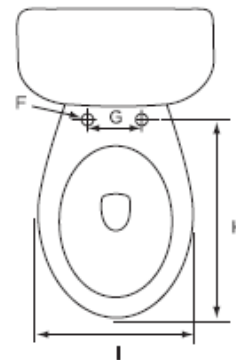

Contact your sales representative for more information or visit our website at mainlinecollection.com

Lynx 1.6 Round, Two-Piece, Standard Height, 10" Left-Hand Flush

Product Specifications

Features

- Grade A Vitreous China
- Standard Height of 15-1/2"
- 2" Fully Glazed Trapway
- Siphon Jet Action Flushing
- Low Consumption of 1.6 GPF
- Color Matched Tank Lever
- Available in White Only
- Mainline Toilet Seat Sold Separately

Lyra 1.6 Designer Series Round, Two-Piece, Standard Height, 12" Right-Hand Flush with Fluid Master 400A Ballcock

Product Specifications

Features

- Grade A Vitreous China
- Standard Height of 15-1/2"
- 2" Fully Glazed Trapway
- Siphon Jet Action Flushing
- Low Consumption of 1.6 GPF
- Tanks Equipped with Fluidmaster™ 400A Ballcock
- 12" Rough-In
- Color Matched Tank Lever
- Available in White Only
- Mainline Toilet Seat Sold Separately

MLS019-011

Certifications

- IAPMO cUPC
- ASME A112.19.2
- 800g MaP Rating

To Submit	Bowl/Tank	A	B	C	D	E	F	G	H	I
	MLS10011 MLS10019	27-1/2"	29-7/8"	12"	17"	15-3/8"	1/2"	5-1/2"	26-1/2"	14-3/4"

All dimensions listed are nominal. Mainline® reserves the right to make product and material changes at any time without notice.

Contact your sales representative for more information or visit our website at mainlinecollection.com

Orion 1.1/1.6 Dual Flush 12" Round, Standard Height (ADA), Toilet Combination, Left-Hand Flush

Product Specifications