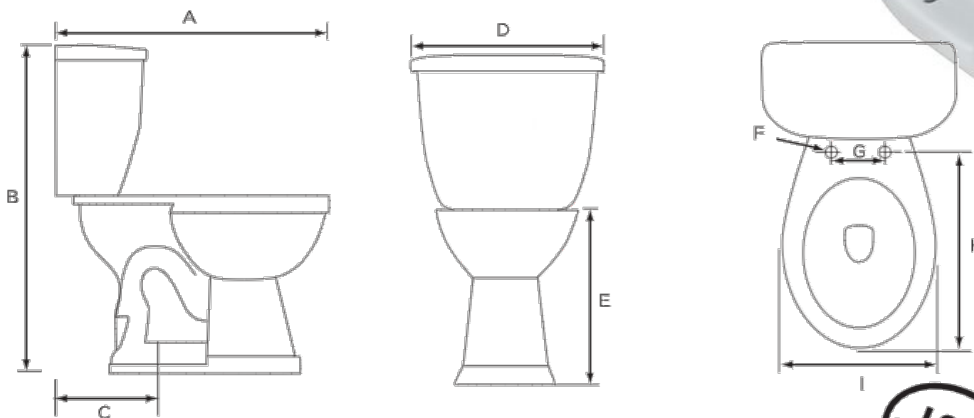

Bowl	Tank	A	B	C	D	E	F	G	H	I
MLS10008	MLS10013	29-1/3"	32-5/8"	12"	18"	17"	1/2"	5-1/2"	18-1/2"	14"

All dimensions listed are nominal. Mainline® reserves the right to make product and material changes at any time without notice.

Contact your sales representative for more information or visit our website at mainlinecollection.com