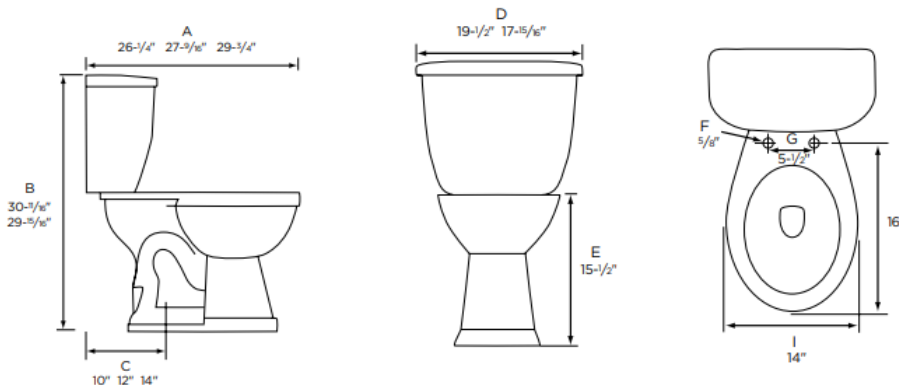

Bowl	Tank	A	B	C	D	E	F	G	H	I
MLS10011	MLS10013	27-3/8"	31-1/8"	12"	18-1/4"	15-3/8"	1/2"	5-1/2"	16-1/2"	14-3/4"

Contact your sales representative for more information or visit our website at mainlinecollection.com