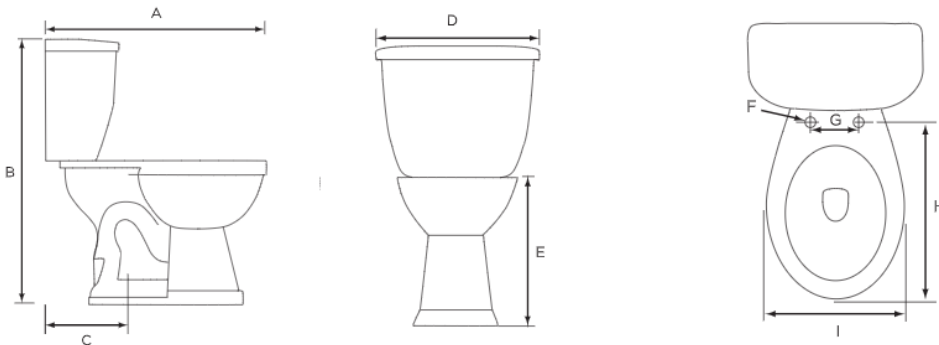

Lynx 1.6 Elongated, Two-Piece, Standard Height, 12" Right-Hand Flush

Product Specifications

Features

- Grade A Vitreous China
- Standard Height of 15-1/2"
- 2" Fully Glazed Trapway
- Siphon Jet Action Flushing
- Low Water Consumption of 1.6 GPF
- Color Matched Tank Lever
- Available in White Only
- 12" Rough-In
- Mainline Toilet Seat Sold Separately

Certifications

- IAPMO UPC
- ASME A112.19.2
- 800 MaP Rating

MLS013-010

Bowl	Tank	A	B	C	D	E	F	G	H	I
MLS10010	MLS10013	29-3/8"	31"	12"	18-1/4"	15-1/2"	1/2"	5-1/2"	18-1/2"	14-1/2"

All dimensions listed are nominal. Mainline® reserves the right to make product and material changes at any time without notice.

Contact your sales representative for more information or visit our website at mainlinecollection.com

Lynx 1.6 Elongated, Two-Piece, Comfortable Height (ADA), 12" Right-Hand Flush

Product Specifications

Contact your sales representative for more information or visit our website at mainlinecollection.com

Lynx 1.6 Round, Two-Piece, Standard Height, 12", Right-Hand Flush

Product Specifications

Features

- Grade A Vitreous China
- Standard Height of 15-1/2"
- 2" Fully Glazed Trapway
- Siphon Jet Action Flushing
- Low Consumption of 1.6 GPF
- Color Matched Tank Lever
- Available in White Only
- Mainline Toilet Seat Sold Separately