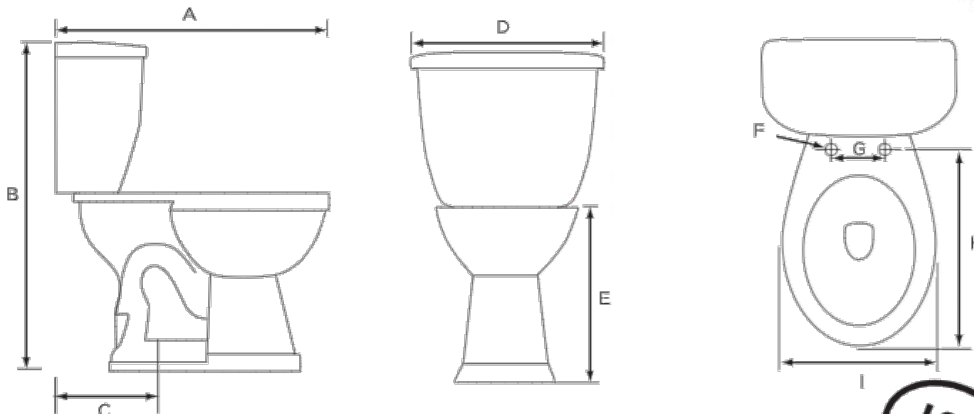

Certifications

- IAPMO UPC
- ASME A112.19.2
- ADA ANSI A117.1
- 1000g MaP Rating

Bowl	Tank	A	B	C	D	E	F	G	H	I
MLS10008	MLS10019	28"	31-3/4"	12"	19-1/4"	17"	1/2"	5-1/2"	18-1/2"	14"

All dimensions listed are nominal. Mainline® reserves the right to make product and material changes at any time without notice.

Contact your sales representative for more information or visit our website at mainlinecollection.com