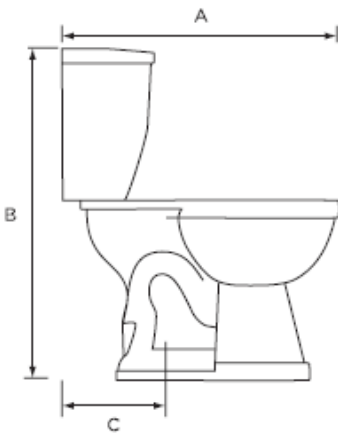

Certifications

- IAPMO cUPC
- ASME A112.19.2
- 800g MaP Rating

To Submit	Bowl/Tank	A	B	C	D	E	F	G	H	I
	MLS10011 MLS10019	27-1/2"	29-7/8"	12"	17"	15-3/8"	1/2"	5-1/2"	26-1/2"	14-3/4"

All dimensions listed are nominal. Mainline® reserves the right to make product and material changes at any time without notice.

Contact your sales representative for more information or visit our website at mainlinecollection.com