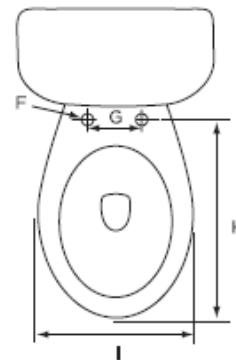

Lyra 1.6 Designer Series Round, Two-Piece, Standard Height, 12" Right-Hand Flush with Fluid Master 400A Ballcock

Product Specifications

Features

- Grade A Vitreous China
- Standard Height of 15-1/2"
- 2" Fully Glazed Trapway
- Siphon Jet Action Flushing
- Low Consumption of 1.6 GPF
- Tanks Equipped with Fluidmaster™ 400A Ballcock
- 12" Rough-In
- Color Matched Tank Lever
- Available in White Only
- Mainline Toilet Seat Sold Separately

MLS019-011

Certifications

- IAPMO cUPC
- ASME A112.19.2
- 800g MaP Rating

| To Submit | Bowl/Tank | A | B | C | D | E | F | G | H | I |
|-----------|----------------------|---------|---------|-----|-----|---------|------|--------|---------|---------|
| | MLS10011 MLS10019 | 27-1/2" | 29-7/8" | 12" | 17" | 15-3/8" | 1/2" | 5-1/2" | 26-1/2" | 14-3/4" |

Lyra 1.6 Designer Series Elongated, Two-Piece, Standard Height, 12" Right-Hand Flush with Fluidmaster 400A Ballcock

Product Specifications

Features

- Grade A Vitreous China
- Standard Height of 15-1/2"
- 2" Fully Glazed Trapway
- Siphon Jet Action Flushing
- Low Consumption of 1.6 GPF
- Tanks Equipped with Fluidmaster™ 400A Ballcock
- 12" Rough-In
- Color Matched Tank Lever
- Available in White Only
- Mainline Toilet Seat Sold Separately