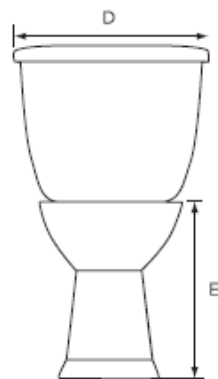

Lyra 1.6 Designer Series Round, Two-Piece, Standard Height, 12" Right-Hand Flush with Fluid Master 400A Ballcock

Product Specifications

Features

- Grade A Vitreous China
- Standard Height of 15-1/2"
- 2" Fully Glazed Trapway
- Siphon Jet Action Flushing
- Low Consumption of 1.6 GPF
- Tanks Equipped with Fluidmaster™ 400A Ballcock
- 12" Rough-In
- Color Matched Tank Lever
- Available in White Only
- Mainline Toilet Seat Sold Separately

MLS019-011

Certifications

- IAPMO cUPC
- ASME A112.19.2
- 800g MaP Rating

| To Submit | Bowl/Tank | A | B | C | D | E | F | G | H | I |
|-----------|----------------------|---------|---------|-----|-----|---------|------|--------|---------|---------|
| | MLS10011 MLS10019 | 27-1/2" | 29-7/8" | 12" | 17" | 15-3/8" | 1/2" | 5-1/2" | 26-1/2" | 14-3/4" |

Lyra 1.6 Designer Series Elongated, Two-Piece, Standard Height, 12" Right-Hand Flush with Fluidmaster 400A Ballcock

Product Specifications

Features

- Grade A Vitreous China
- Standard Height of 15-1/2"
- 2" Fully Glazed Trapway
- Siphon Jet Action Flushing
- Low Consumption of 1.6 GPF
- Tanks Equipped with Fluidmaster™ 400A Ballcock
- 12" Rough-In
- Color Matched Tank Lever
- Available in White Only
- Mainline Toilet Seat Sold Separately