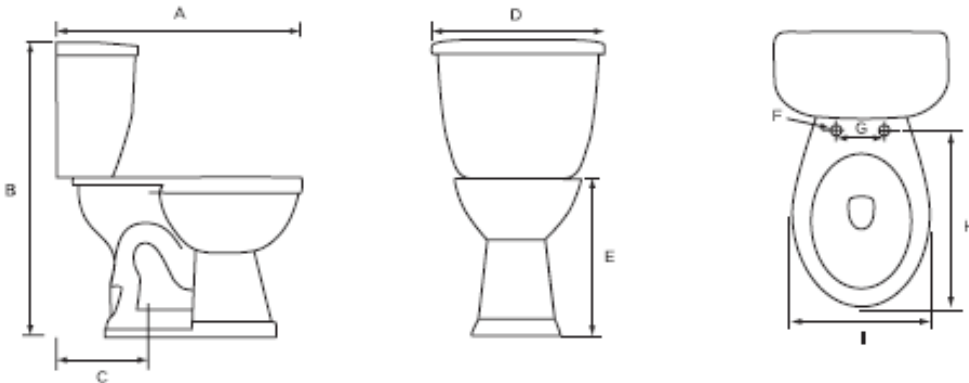

To Submit	Bowl/Tank	A	B	C	D	E	F	G	H	I
	MLS10010 MLS10019	29-1/4"	29-5/8"	12"	17"	15-1/2"	1/2"	5/1/2"	18-1/2"	14-1/2"

All dimensions listed are nominal. Mainline® reserves the right to make product and material changes at any time without notice.

Contact your sales representative for more information or visit our website at mainlinecollection.com