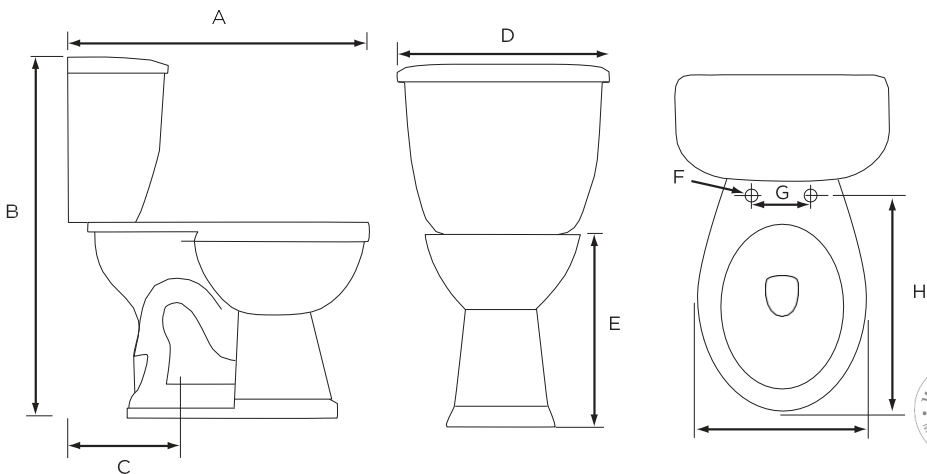

Certifications

- IAPMO cUPC
- ASME A112.19.2
- US EPA WaterSense
- ADA ANSI A117.1
- 1000g MaP Rating

To Submit	Bowl	Tank	A	B	C	D	E	F	G	H	I
	MLS10040	MLS10417	29-1/2"	31-1/4"	12"	17"	17"	1/2"	5-1/2"	18-1/2"	14-1/2"

All dimensions listed are nominal. Mainline® reserves the right to make product and material changes at any time without notice.

Contact your sales representative for more information or visit our website at mainlinecollection.com