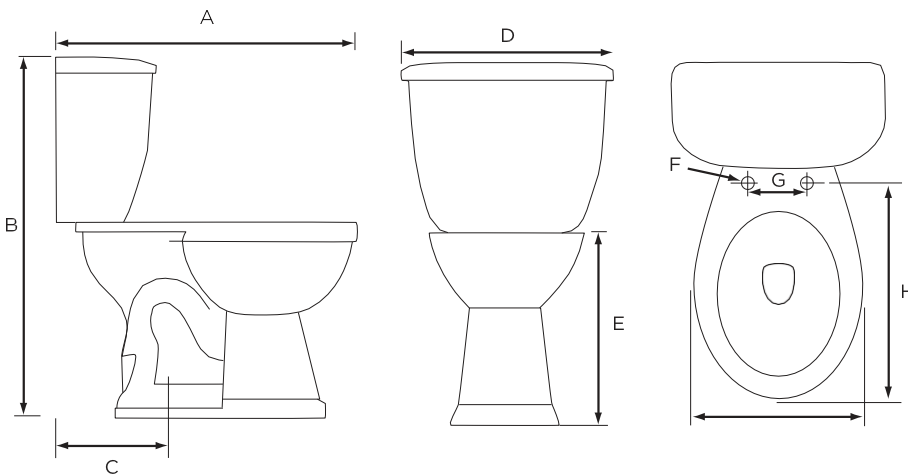

Certifications

- IAPMO UPC
- ASME A112.19.2
- US EPA WaterSense
- ADA ANSI A117.1
- 1,000g MaP Rating

To Submit	Bowl	Tank	A	B	C	D	E	F	G	H	I
	MLS10040	MLS10039	29-1/2"	31-1/4"	12"	17"	17"	1/2"	5-1/2"	18-1/2"	14-1/2"

All dimensions listed are nominal. Mainline® reserves the right to make product and material changes at any time without notice.

Contact your sales representative for more information or visit our website at mainlinecollection.com