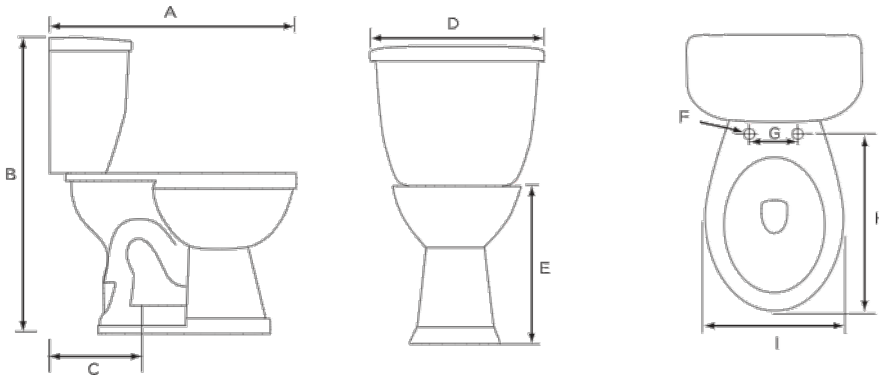

Certifications

- IAPMO cUPC
- US EPA WaterSense
- ASME A112.19.2
- CSA B45.1-18

To Submit	Bowl	Tank	A	B	C	D	E	F	G	H	I
	MLS10010	MLS10421	29-1/3"	31-1/3"	12"	18"	15-1/2"	1/2"	5-1/2"	18-1/2"	25"

All dimensions listed are nominal. Mainline® reserves the right to make product and material changes at any time without notice.

Contact your sales representative for more information or visit our website at mainlinecollection.com