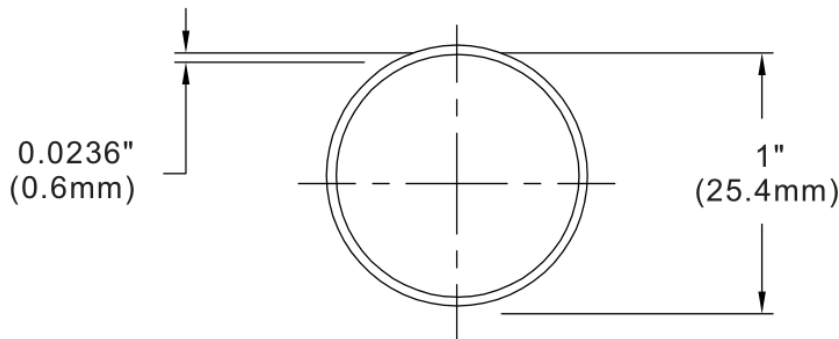

Straight Shower Rod Less Flange

Product Specifications

Features

- High quality finish - will resist rust and corrosion through everyday use
- Durable, heavy-duty aluminum construction
- Fits standard 5' enclosures
- Can be cut to size
- Easy to install

Length: 60"

Diameter: 1"

Material: Aluminum

Finish: Polished Chrome

Mount Type: Fixed

MLSSRFLG Mounting hardware sold separately

MLSSR60LF

Warranty