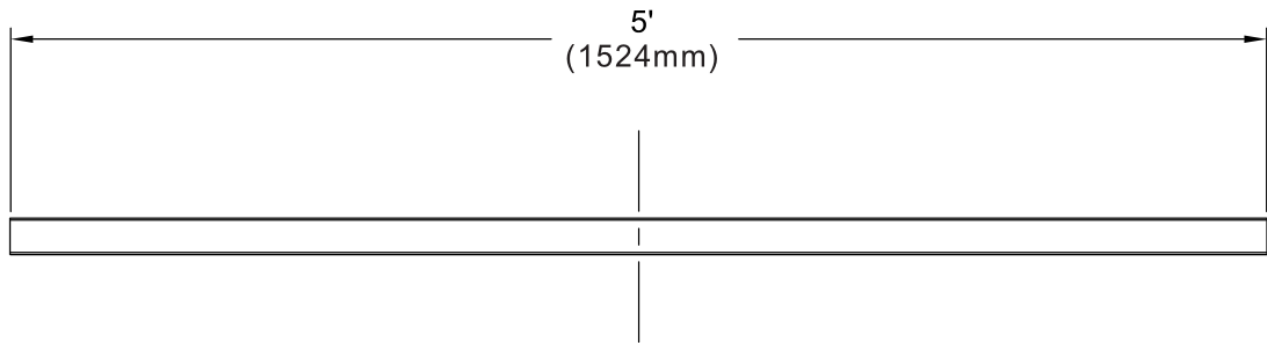

Straight Shower Rod Less Flange

Product Specifications

Features

- High quality finish - will resist rust and corrosion through everyday use
- Durable, heavy-duty aluminum construction
- Fits standard 5' enclosures
- Can be cut to size
- Easy to install

Length: 60"

Diameter: 1"

Material: Aluminum

Finish: Polished Chrome

Mount Type: Fixed

MLSSRFLG Mounting hardware sold separately

MLSSR60LF

Warranty