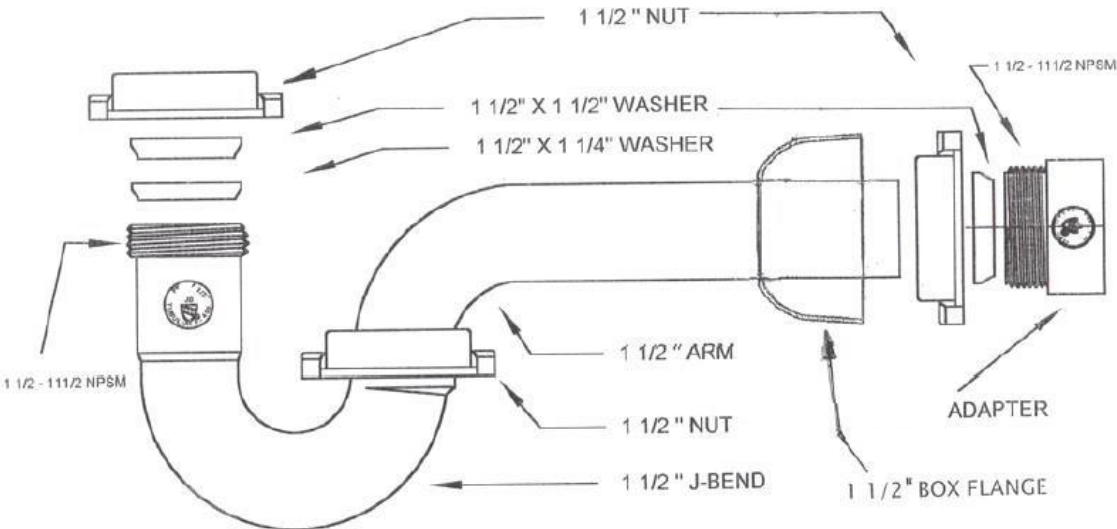

## Product Specifications

### FEATURES

- Ideal for Pedestal Lavatory Applications
- High-Luster, Decorative Chrome Plating
- With PVC or ABS Marvel Adapter and Box Flange

MLP9703CPBG pictured

✓ To Submit	Part #	Description	Pkg
	MLA9703CPBG	1-1/2" Chrome Plated PP P-Trap w/Marvel ABS Adapter & Box Flange	Bag
	MLP9703CPBG	1-1/2" Chrome Plated PP P-Trap w/Marvel PVC Adapter & Box Flange	Bag