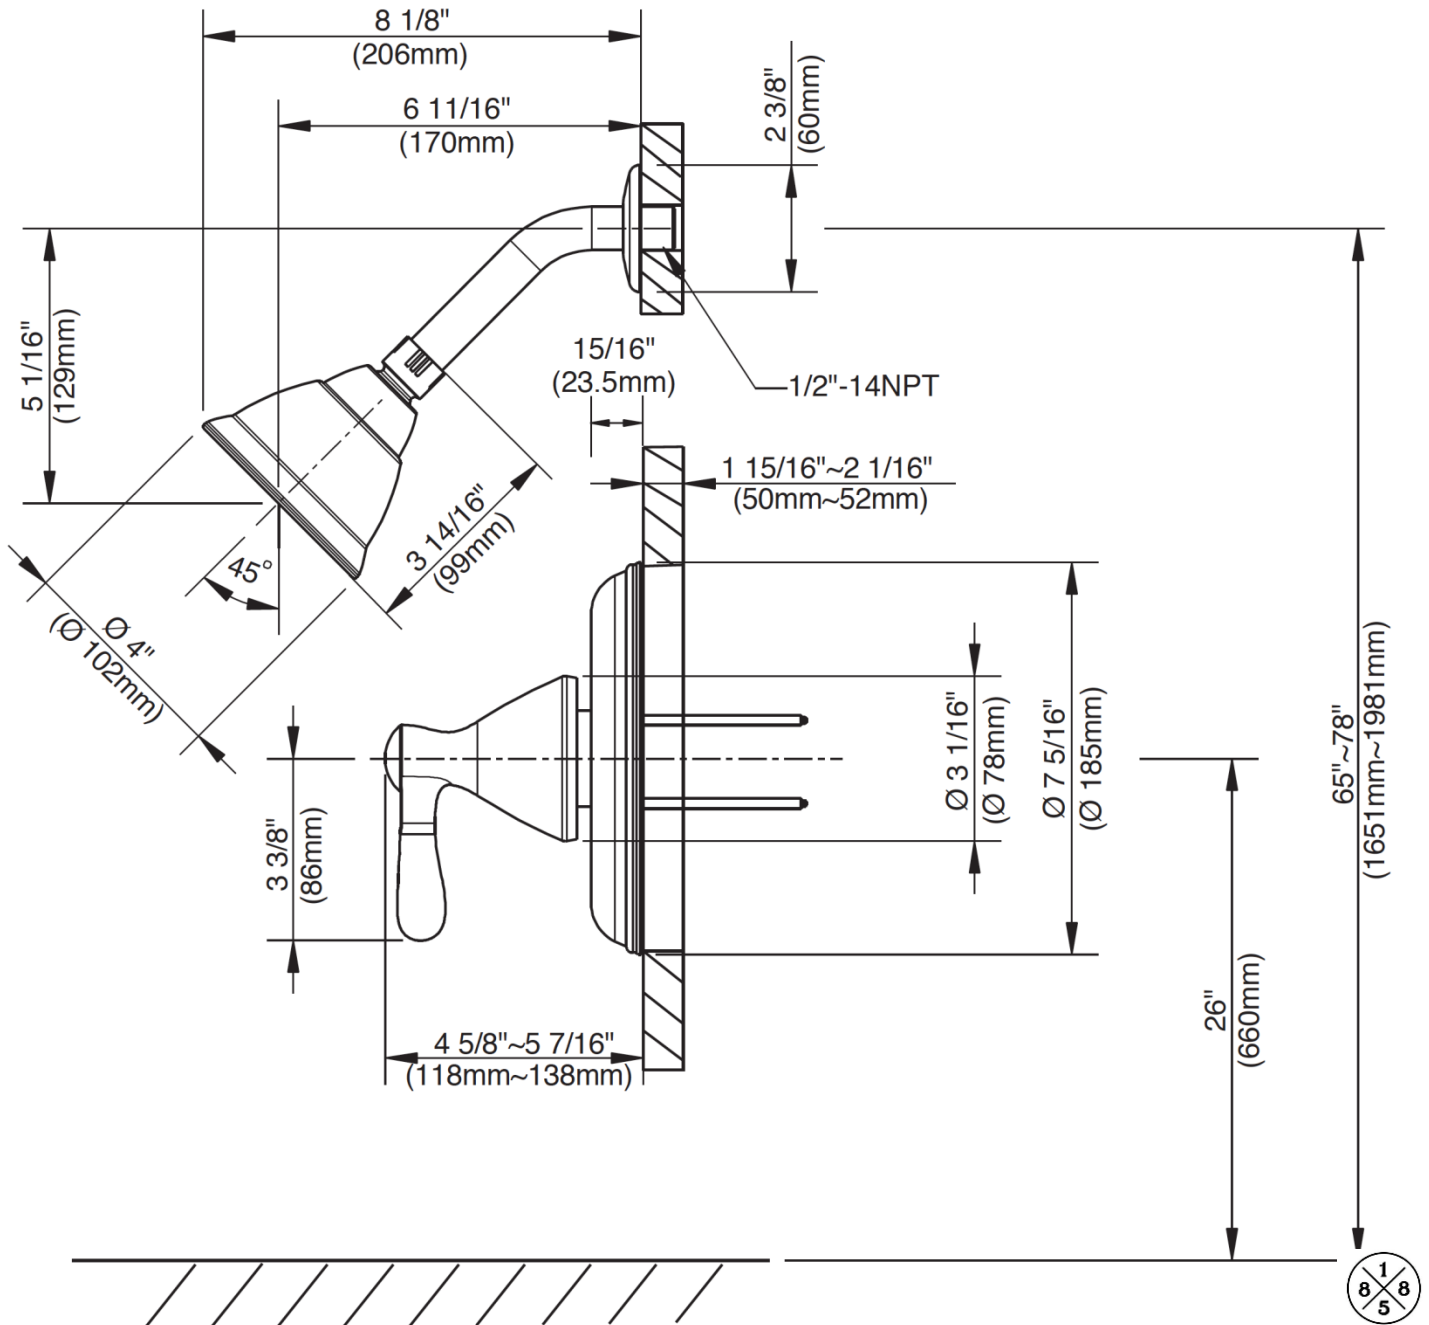

Shower Only Trim

Garniture de douche seulement
Pieza exterior para ducha

Product Specifications

MAINLINE®

Emma™

EM511TOLF-CP
EM511TOLF-BN
EM511TOLF-ORB

Contact your sales representative for more information or visit our website at mainlinecollection.com