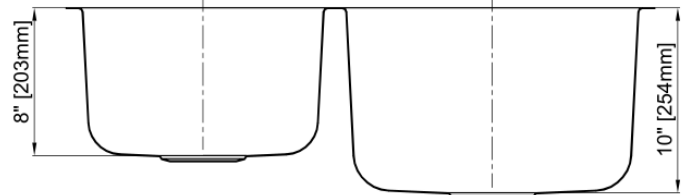

MAINLINE

Double Bowl Kitchen Sink

Product Specifications

Features

- 18 Gauge
- Type 304 Stainless Steel
- Includes Mounting Clips
- Fully Undercoated
- Sound Absorption Pads
- Brushed Satin Finish

Overall Size: 31-3/4" x 20-5/8"

Bowl Depth: 8"(left), 10"(right)

Minimum Cabinet Size: 36"

Drain Opening: 3-1/2"

Drain Placement: Center Rear

USE SINK AS CUTOUT TEMPLATE

MLUD3221R

Optional Accessories

- Bottom Basin Rack: MLUD3221BG
- Basket Strainer: MLL7, ML18, ML14, ML15
- Soap Dispenser: CSD, LCSD, LGLSD

For cutout measurement: Use sink in sink box.

All dimensions listed are nominal. Luxart® reserves the right to make product and material changes at any time without notice.

Contact your sales representative for more information or visit our website at mainlinecollection.com