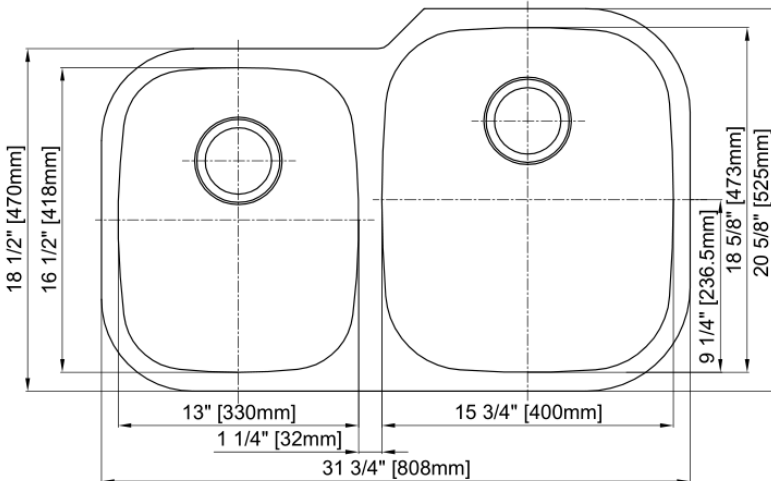

MAINLINE

Double Bowl Kitchen Sink

Product Specifications

Features

- 18 Gauge
- Type 304 Stainless Steel
- Includes Mounting Clips
- Fully Undercoated
- Sound Absorption Pads
- Brushed Satin Finish

Overall Size: 31-3/4" x 20-5/8"

Bowl Depth: 8"(left), 10"(right)

Minimum Cabinet Size: 36"

Drain Opening: 3-1/2"

Drain Placement: Center Rear

USE SINK AS CUTOUT TEMPLATE

MLUD3221R

Optional Accessories

- Bottom Basin Rack: MLUD3221BG
- Basket Strainer: MLL7, ML18, ML14, ML15
- Soap Dispenser: CSD, LCSD, LGLSD

For cutout measurement: Use sink in sink box.

All dimensions listed are nominal. Luxart® reserves the right to make product and material changes at any time without notice.

Contact your sales representative for more information or visit our website at mainlinecollection.com